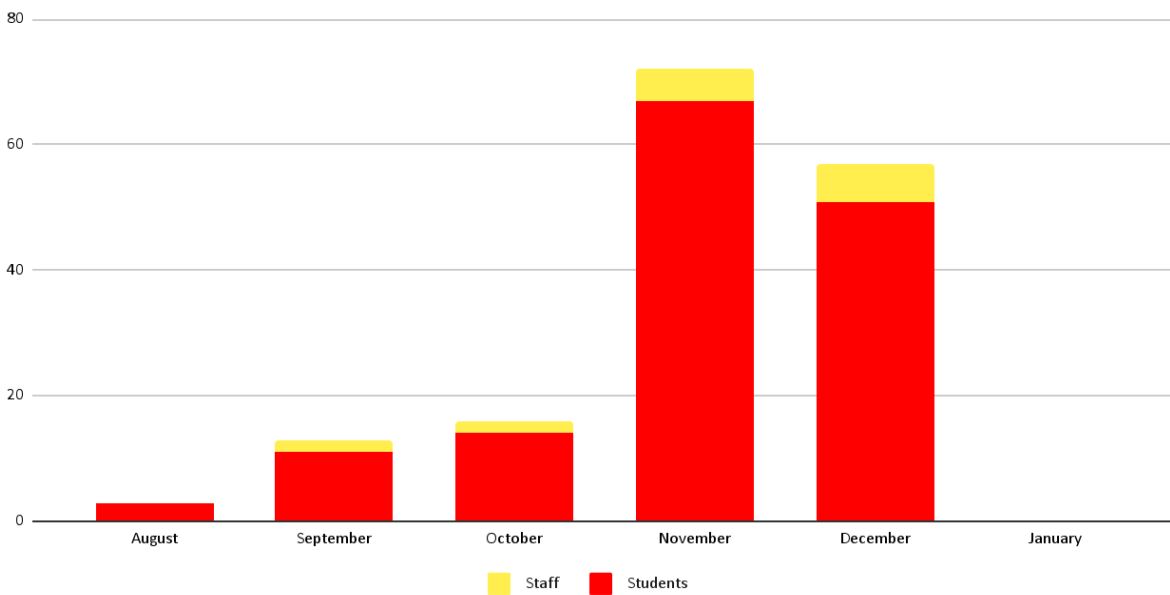

District-Wide Daily Active Covid Cases

Positive Cases by Month

Updated January 6, 2022 8:00 am