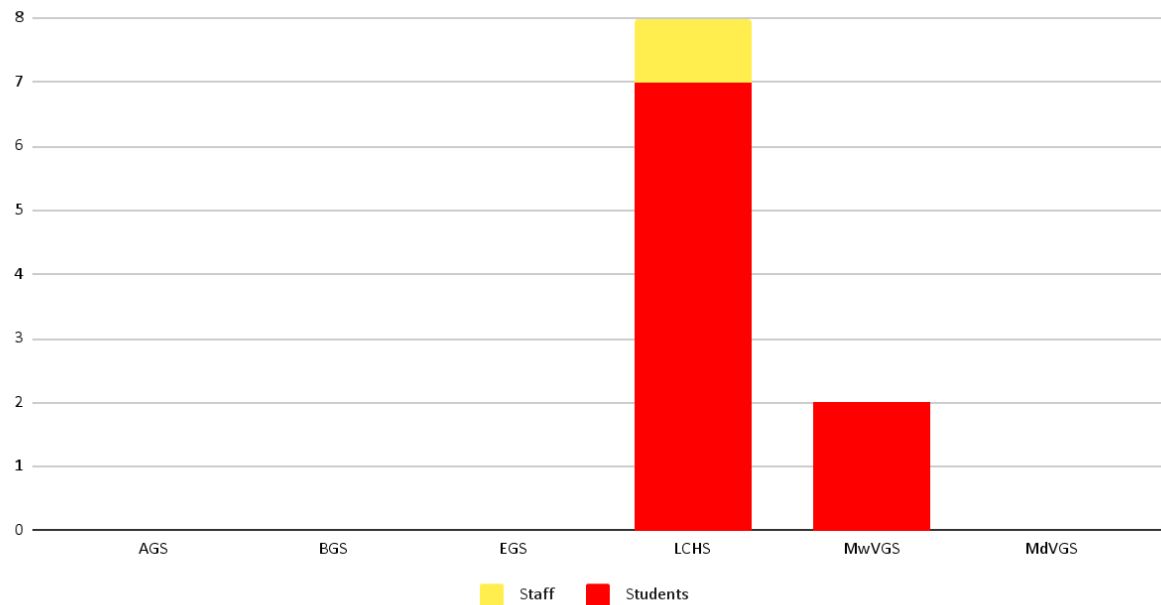

### District-Wide Daily Active Covid Cases

### Positive Cases by Month

Updated January 7, 2022 10:00 am