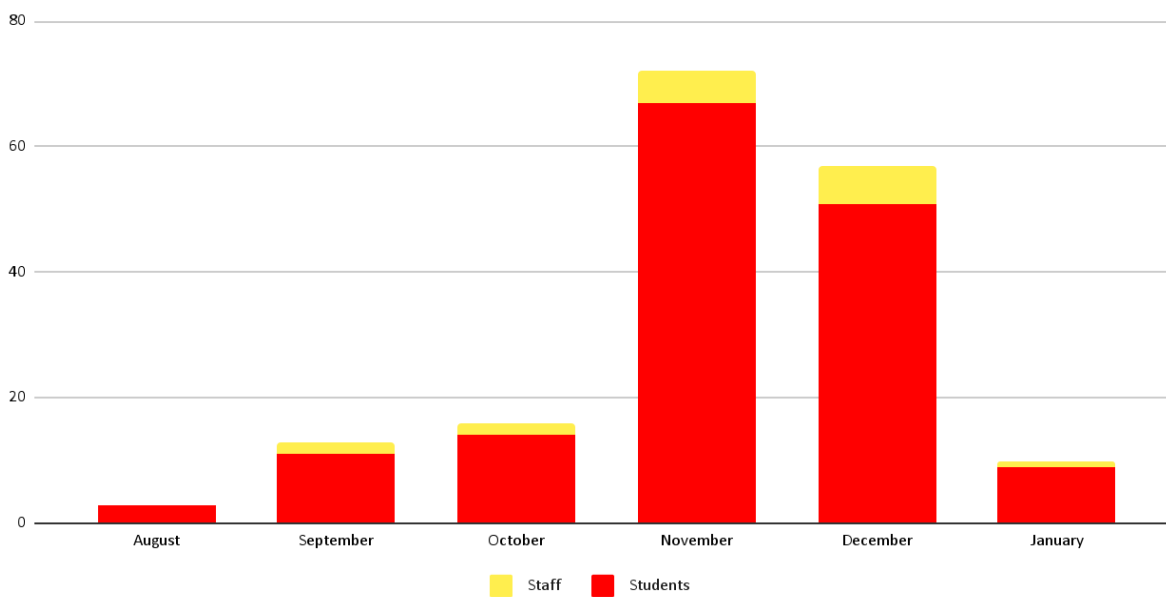

### District-Wide Daily Active Covid Cases

### Positive Cases by Month

Updated January 7, 2022 10:00 am