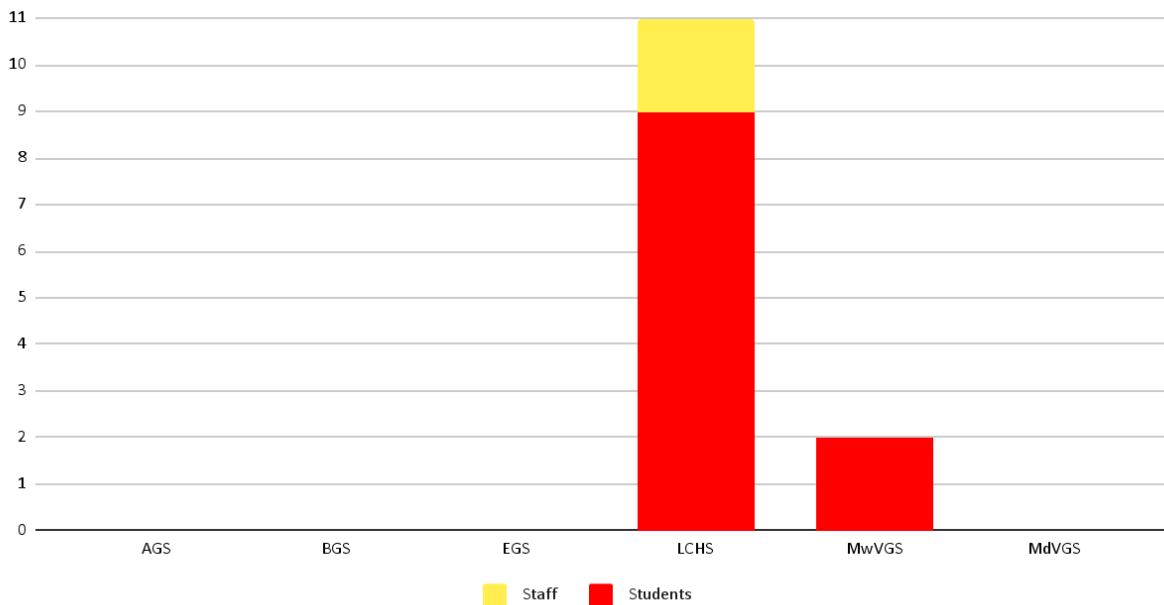

### District-Wide Daily Active Covid Cases

### Positive Cases by Month

Updated January 10, 2022 7:30 am