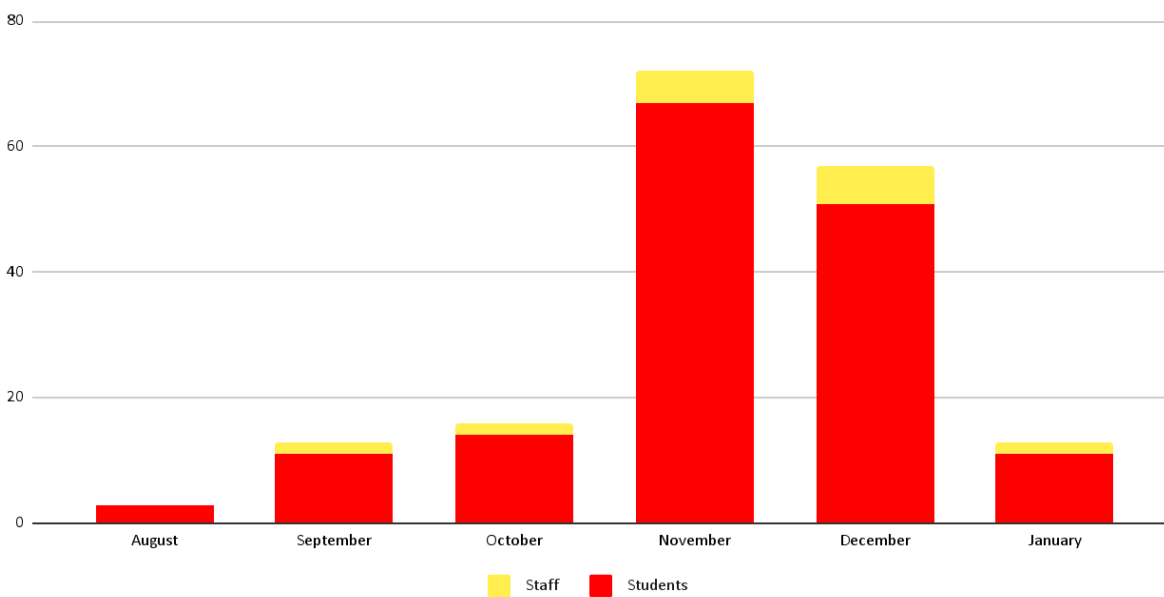

### District-Wide Daily Active Covid Cases

### Positive Cases by Month

Updated January 10, 2022 7:30 am