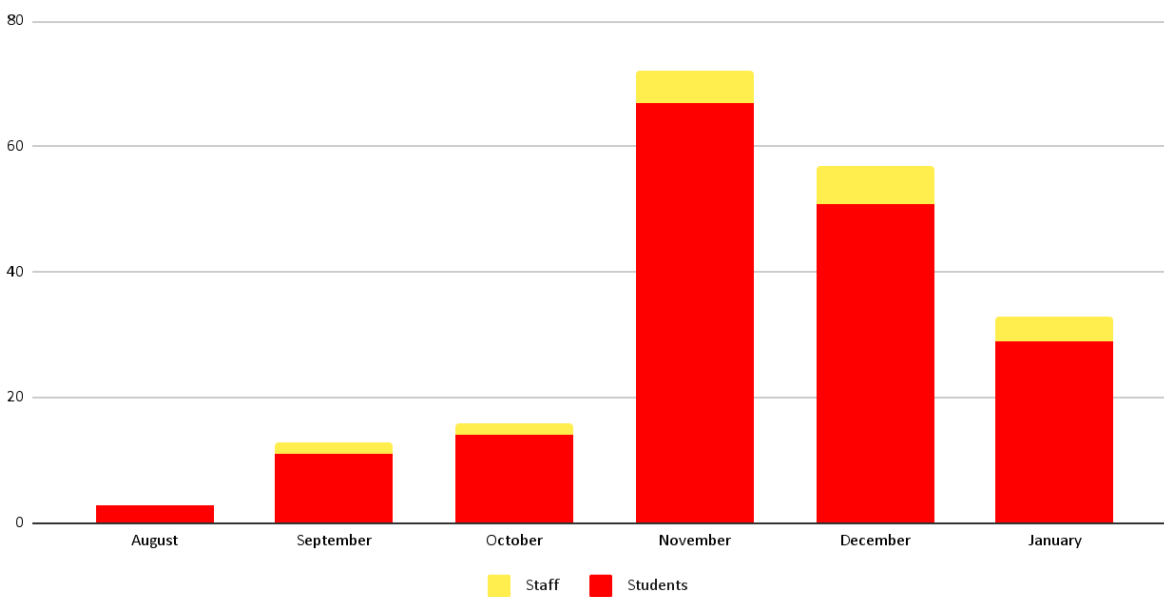

District-Wide Daily Active Covid Cases

Positive Cases by Month

Updated January 11, 2022 7:30 am