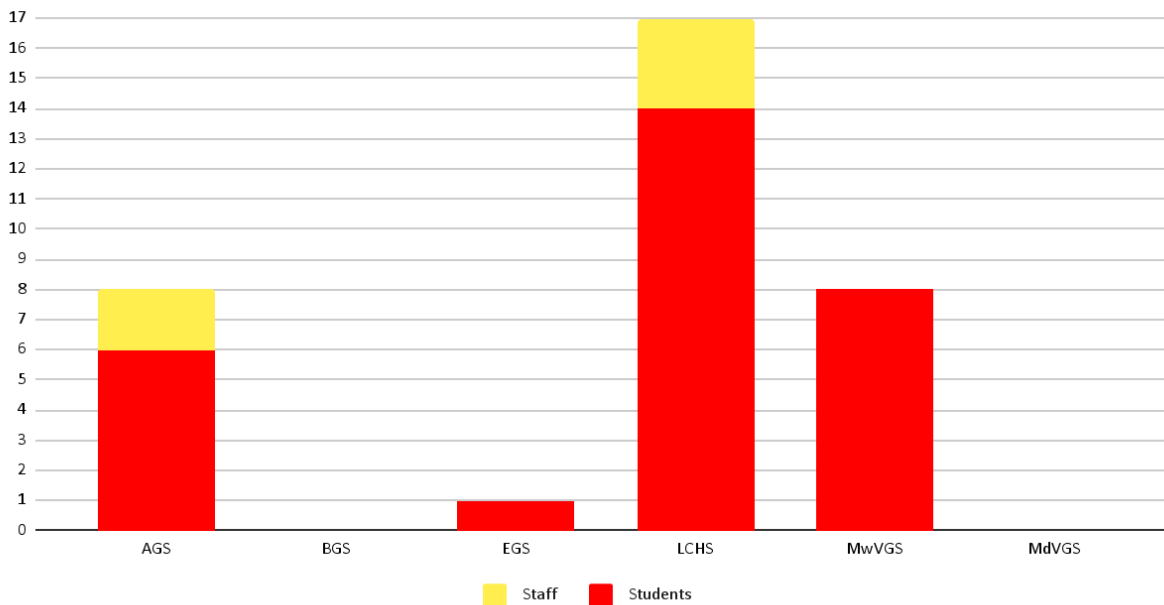

District-Wide Daily Active Covid Cases

Positive Cases by Month

Updated January 11, 2022 7:30 am