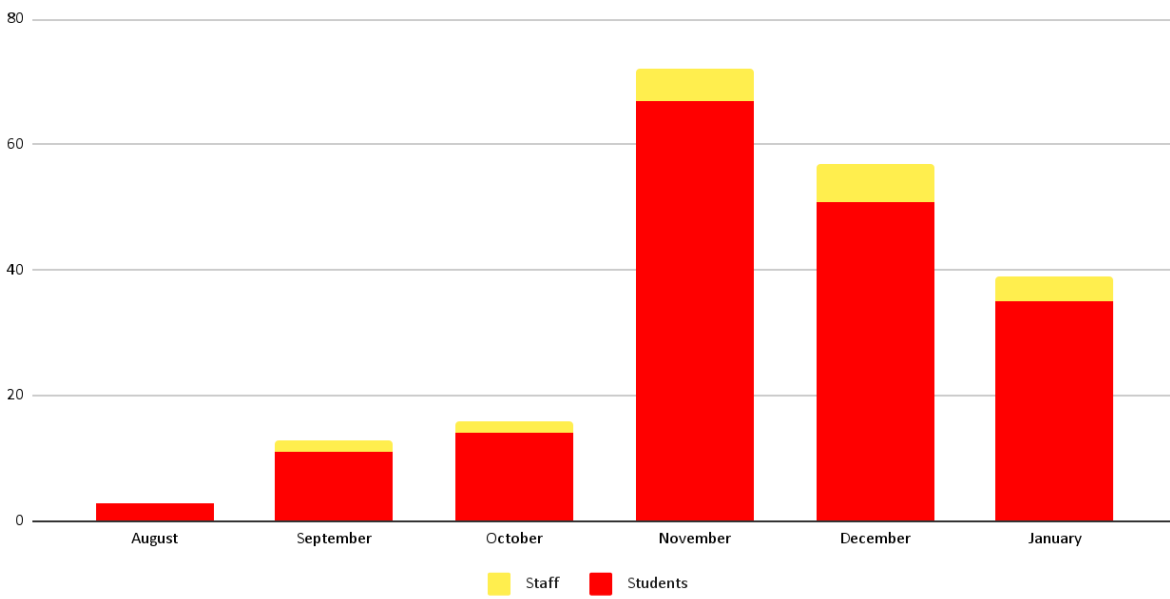

### District-Wide Daily Active Covid Cases

### Positive Cases by Month

Updated January 12, 2022 8:00 am