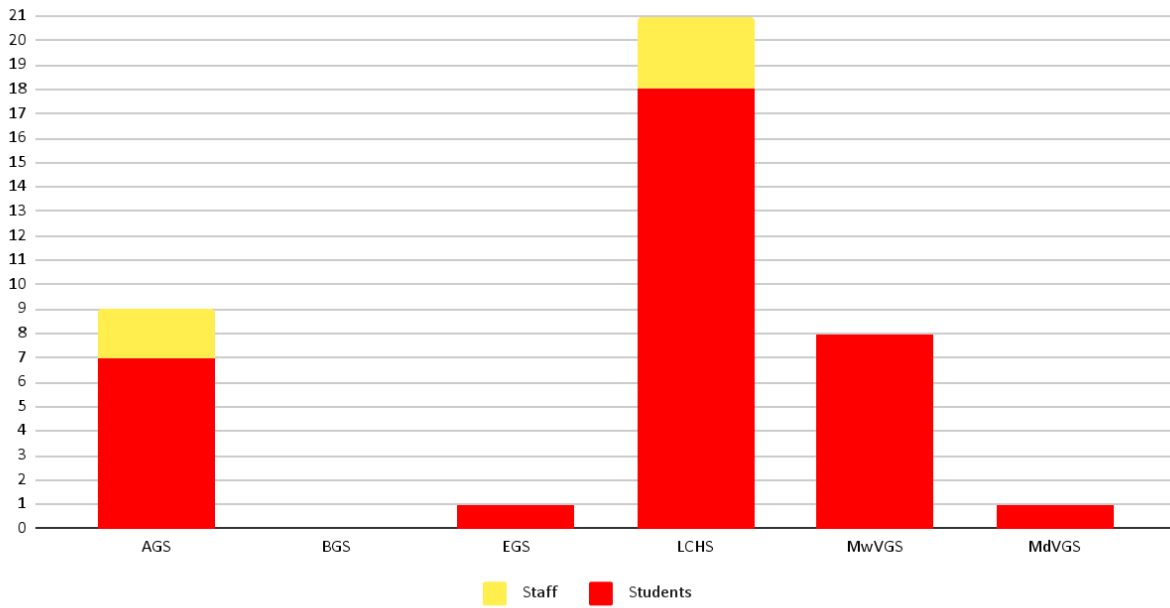

### District-Wide Daily Active Covid Cases

### Positive Cases by Month

Updated January 12, 2022 8:00 am