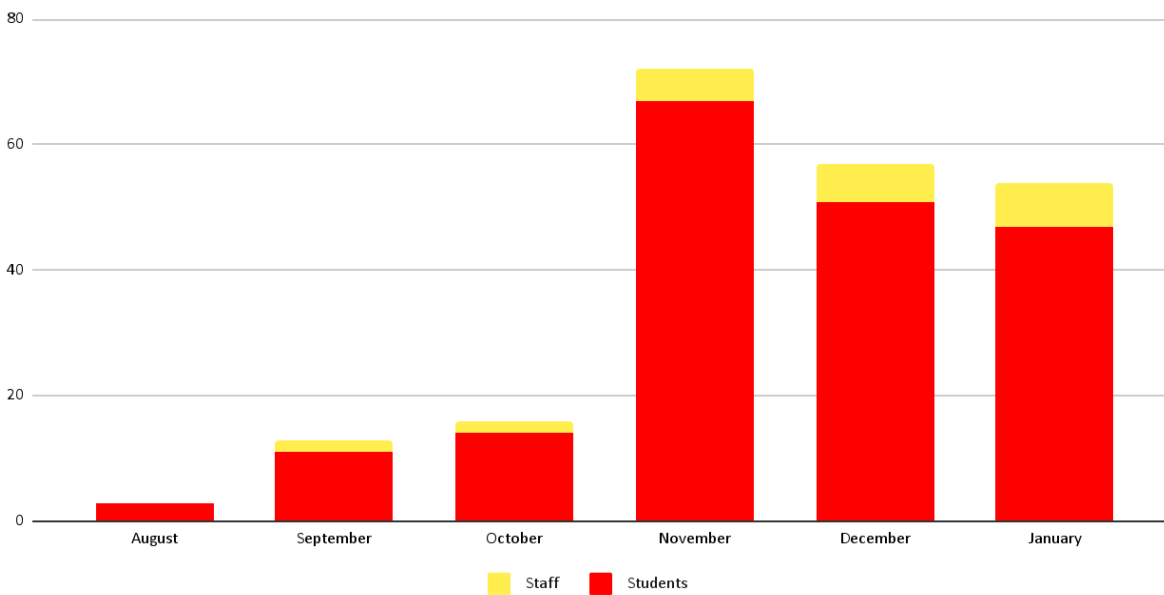

District-Wide Daily Active Covid Cases

Positive Cases by Month

Updated January 12, 2022 8:00 am