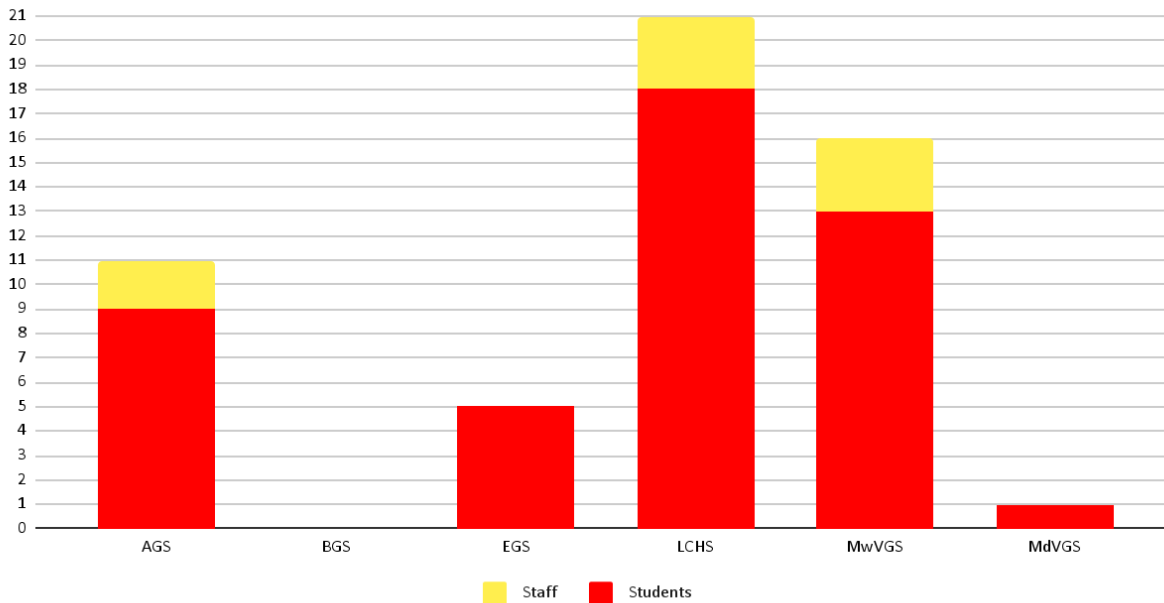

District-Wide Daily Active Covid Cases

Positive Cases by Month

Updated January 12, 2022 8:00 am