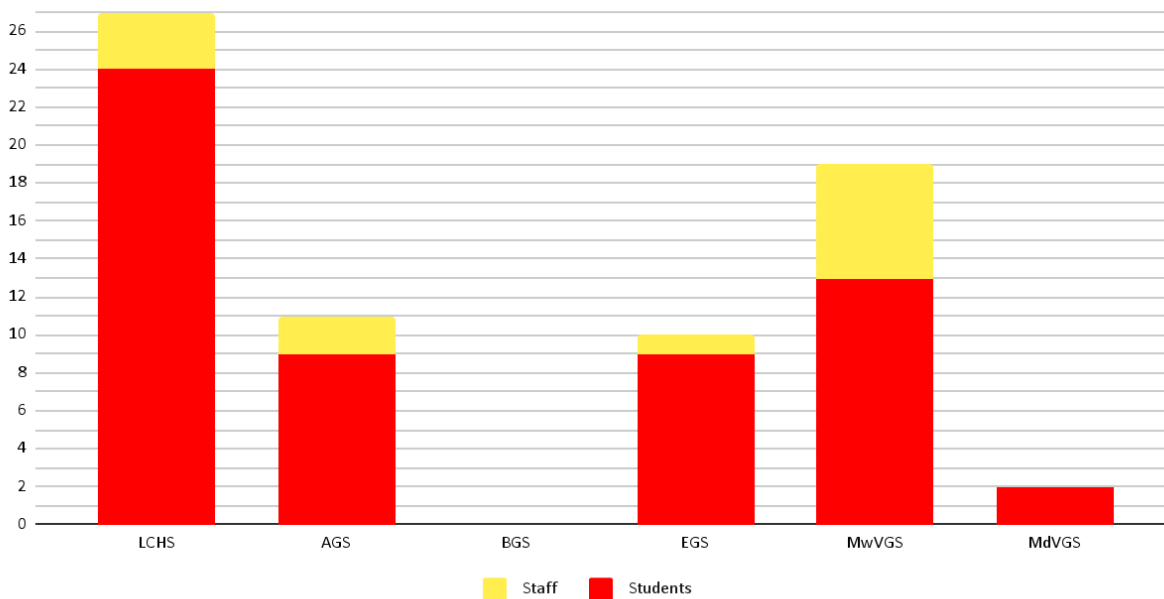

### District-Wide Daily Active Covid Cases

### Positive Cases by Month

Updated January 13, 2022 10:00 am