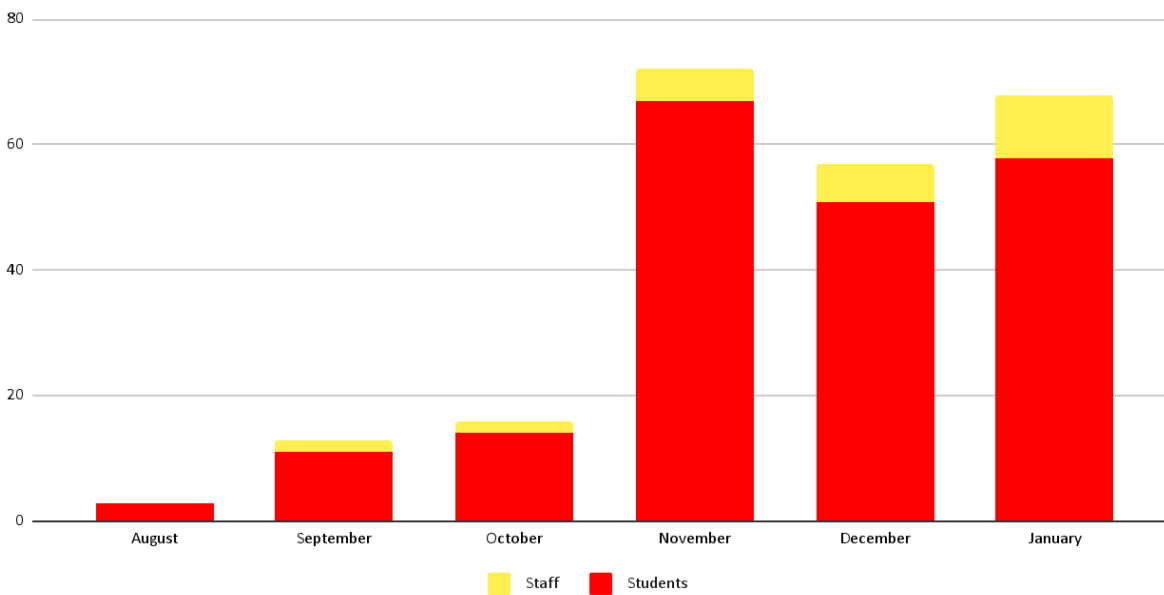

### District-Wide Daily Active Covid Cases

### Positive Cases by Month

Updated January 13, 2022 10:00 am