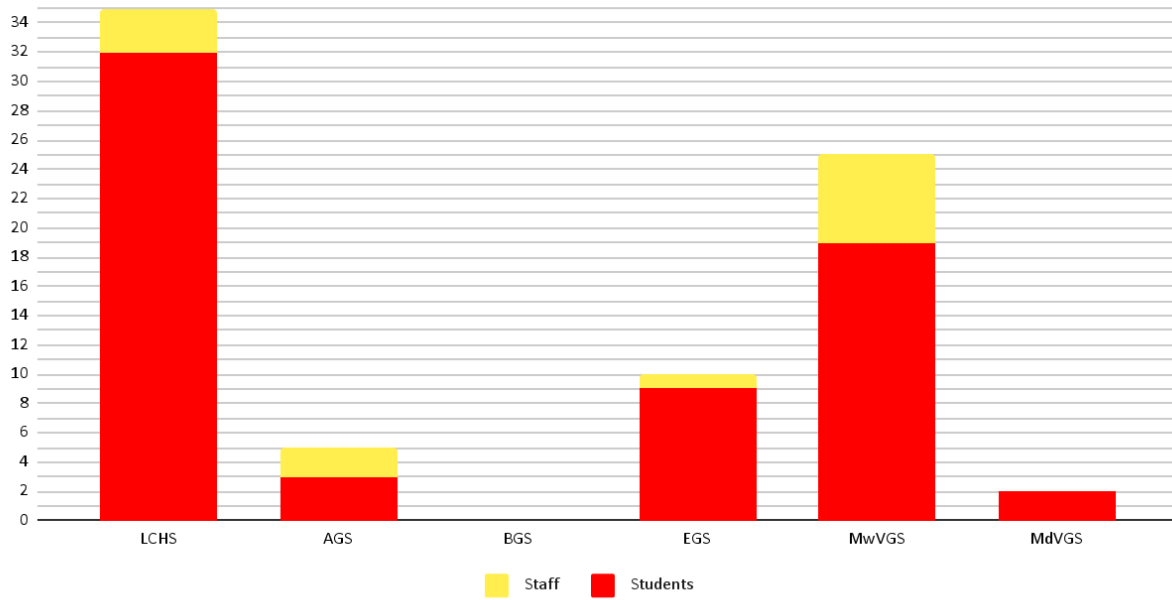

District-Wide Daily Active Covid Cases

Positive Cases by Month

Updated January 18, 2022 7:30 am