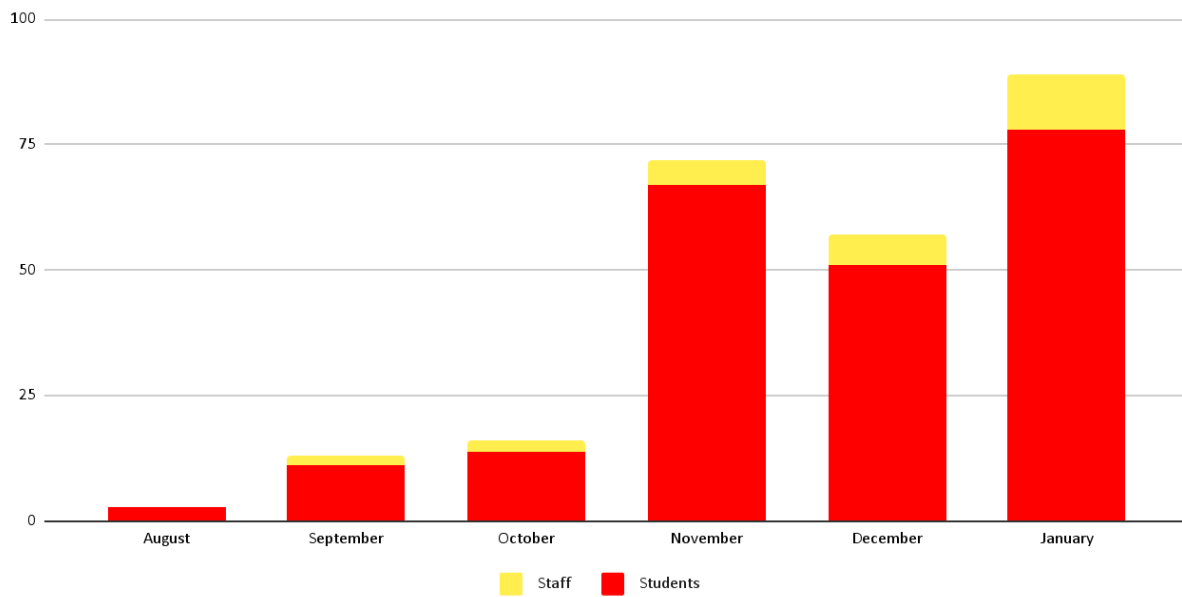

District-Wide Daily Active Covid Cases

Positive Cases by Month

Updated January 18, 2022 7:30 am