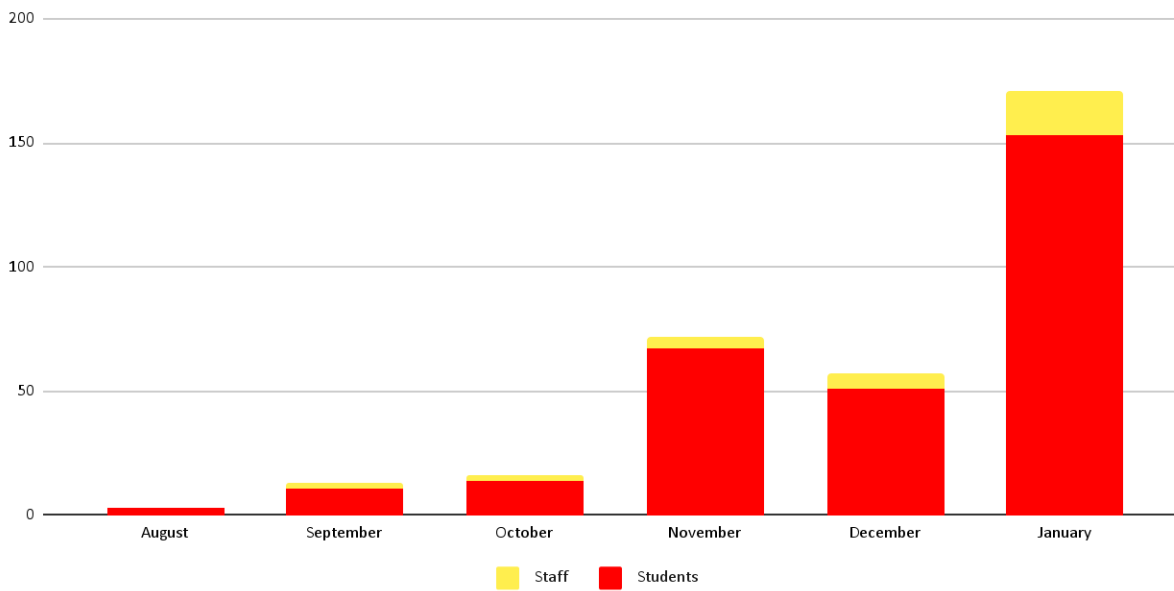

### District-Wide Daily Active Covid Cases

### Positive Cases by Month

Updated January 19, 2022 7:30 am