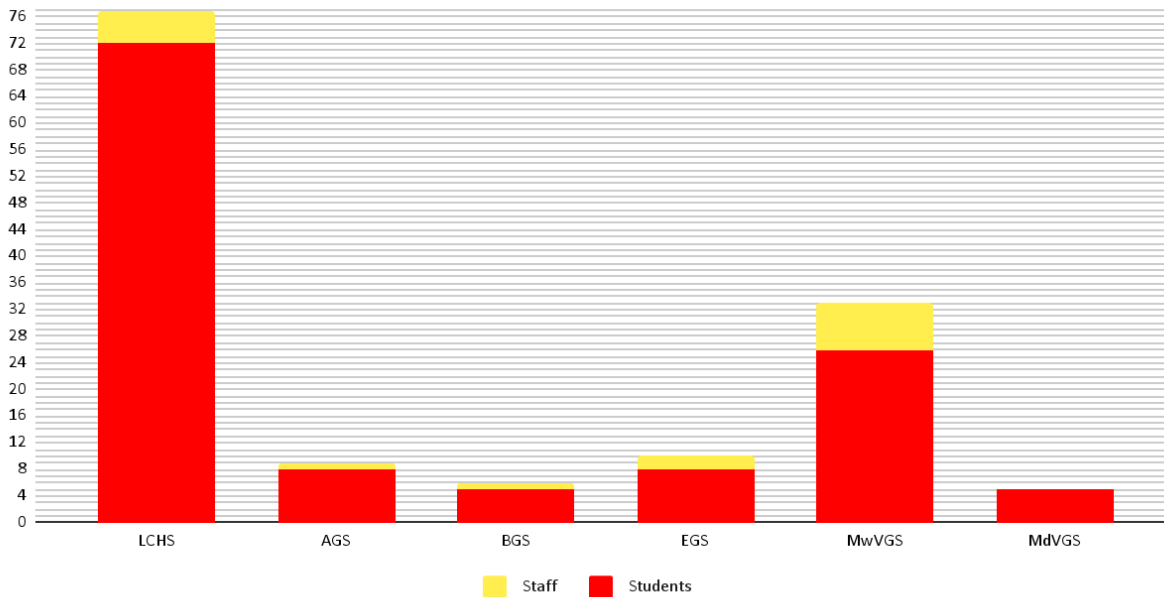

### District-Wide Daily Active Covid Cases

### Positive Cases by Month

Updated January 19, 2022 7:30 am