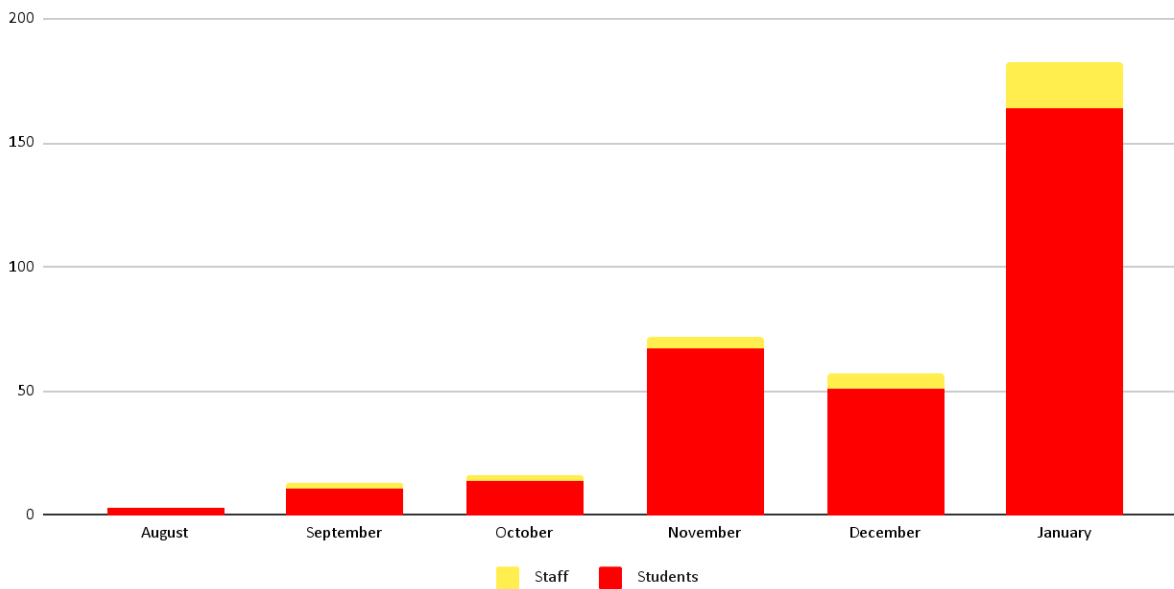

District-Wide Daily Active Covid Cases

Positive Cases by Month

Updated January 20, 2022 9:30 am