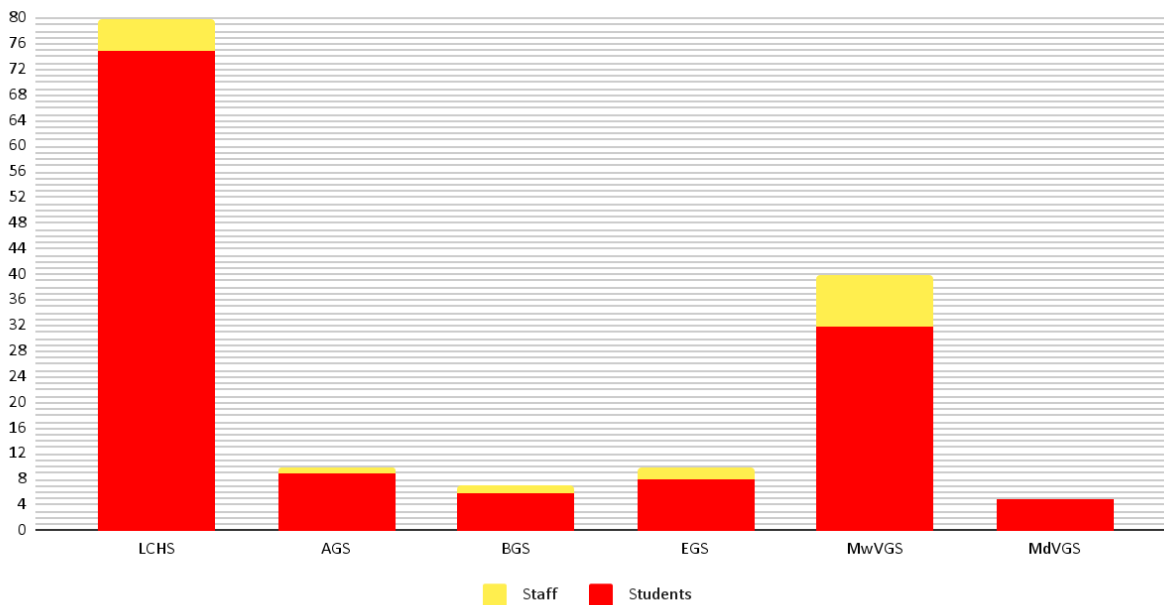

District-Wide Daily Active Covid Cases

Positive Cases by Month

Updated January 20, 2022 9:30 am