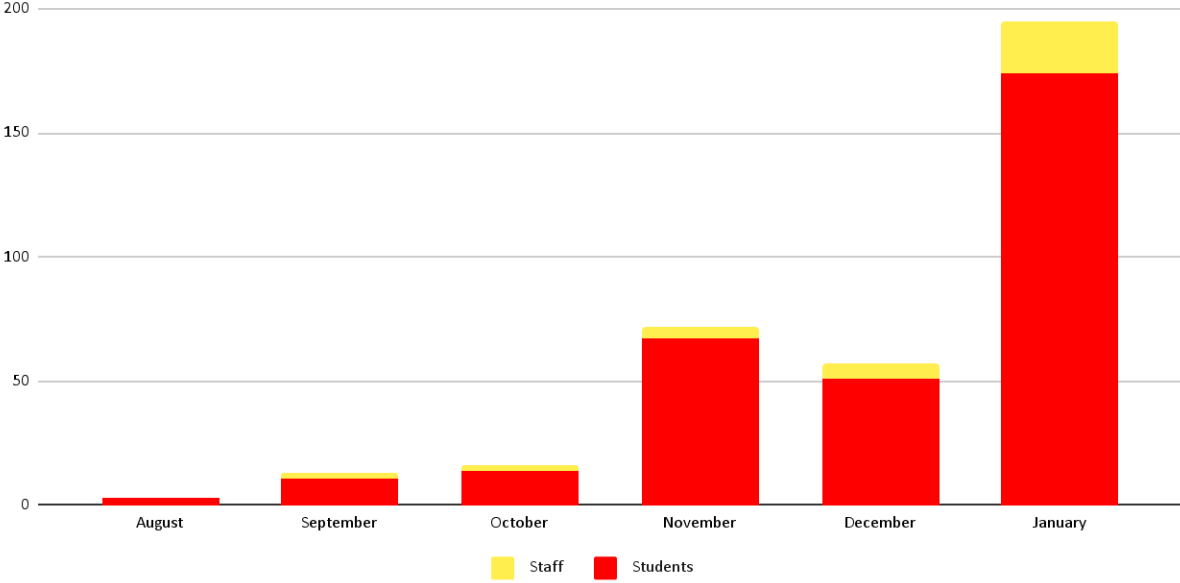

District-Wide Daily Active Covid Cases

Positive Cases by Month

Updated January 20, 2022 5:30 am