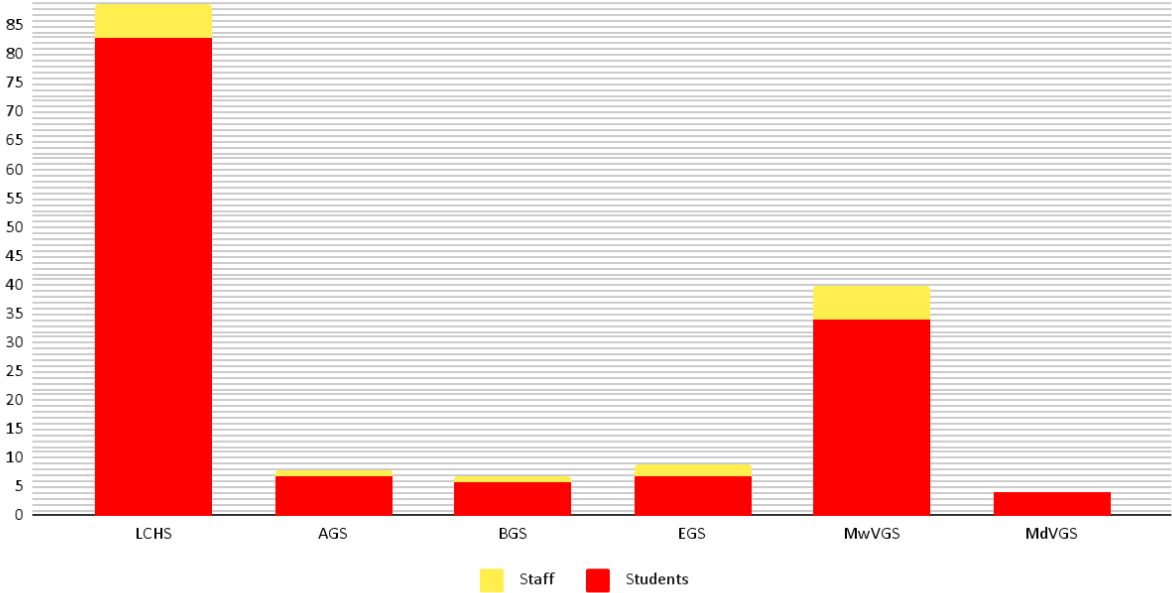

District-Wide Daily Active Covid Cases

Positive Cases by Month

Updated January 20, 2022 5:30 am