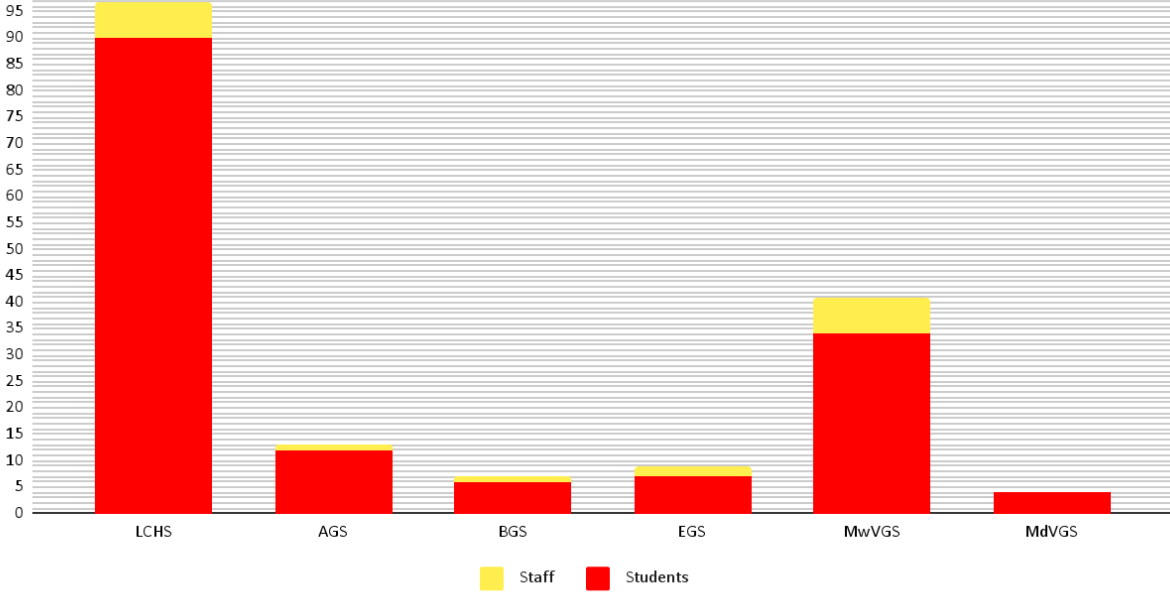

### District-Wide Daily Active Covid Cases

### Positive Cases by Month

Updated January 25, 2022 7:30 am