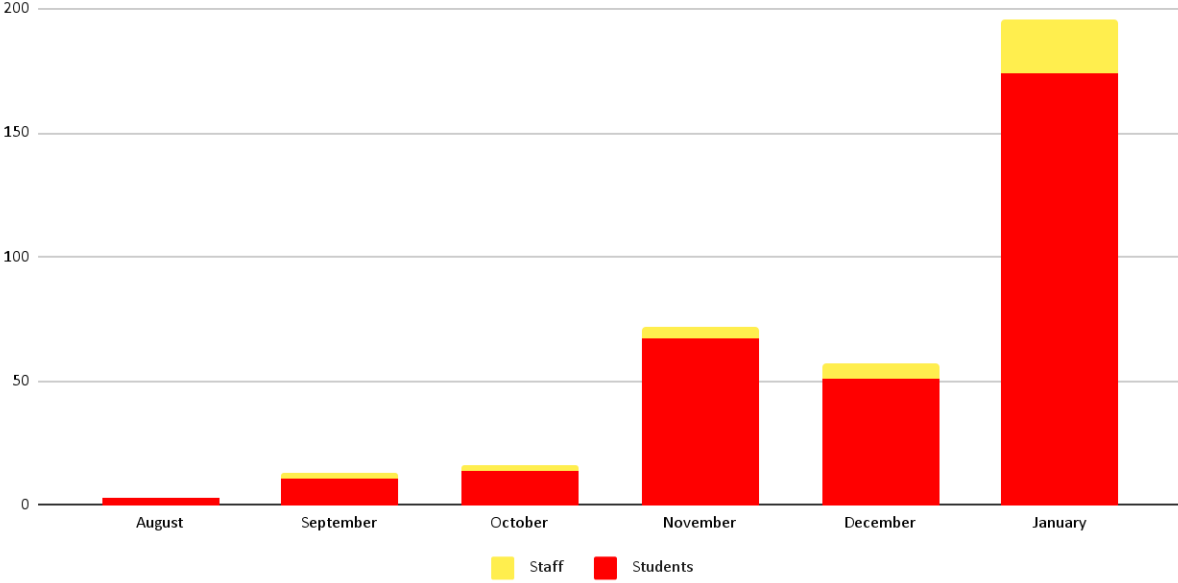

### District-Wide Daily Active Covid Cases

### Positive Cases by Month

Updated January 25, 2022 7:30 am