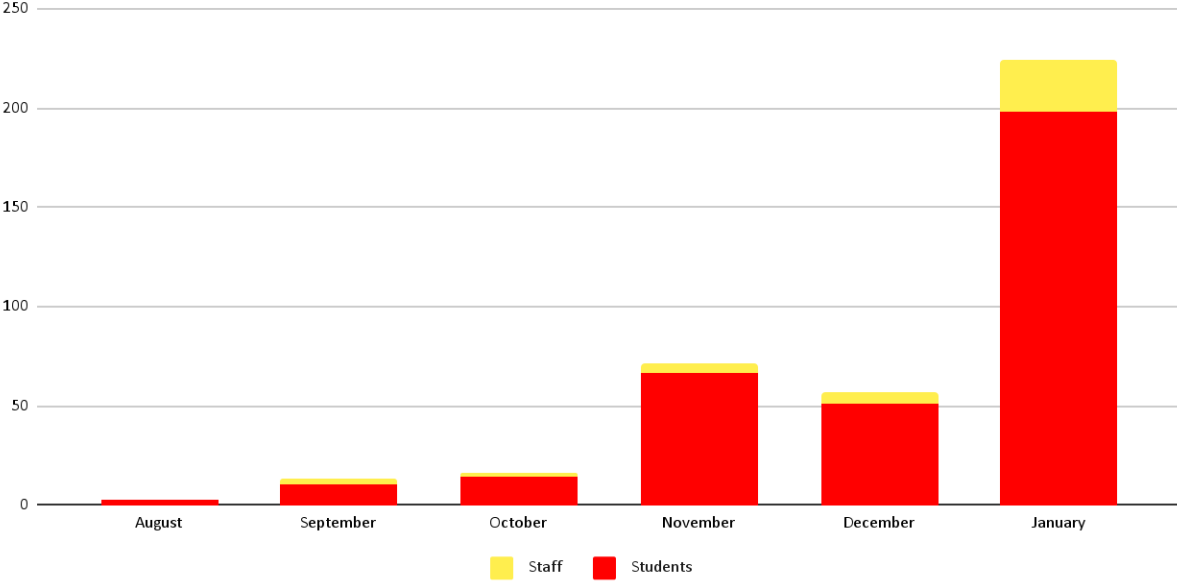

District-Wide Daily Active Covid Cases

Positive Cases by Month

Updated January 25, 2022 7:30 am