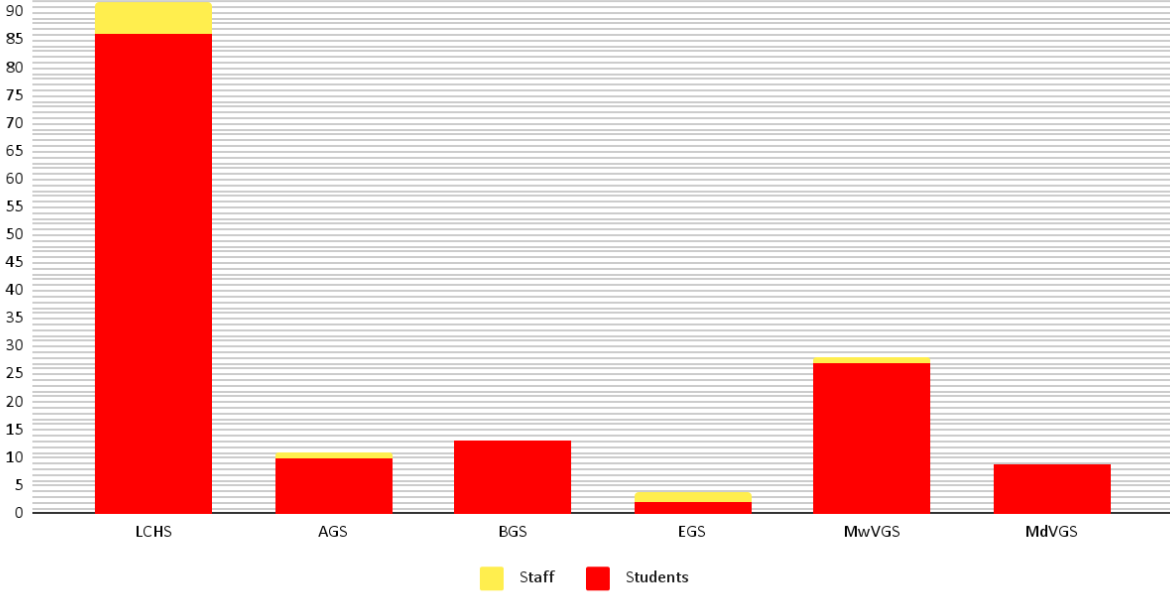

District-Wide Daily Active Covid Cases

Positive Cases by Month

Updated January 25, 2022 7:30 am