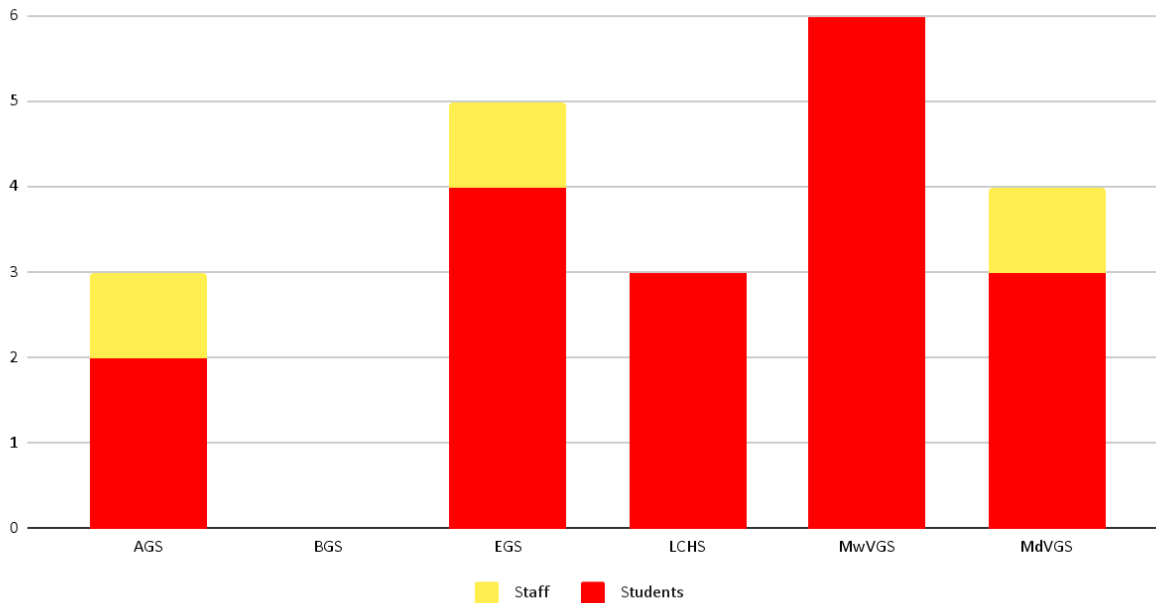

District-Wide Daily Active Covid Cases

Positive Cases by Month

Updated December 9, 2021 7:30 am