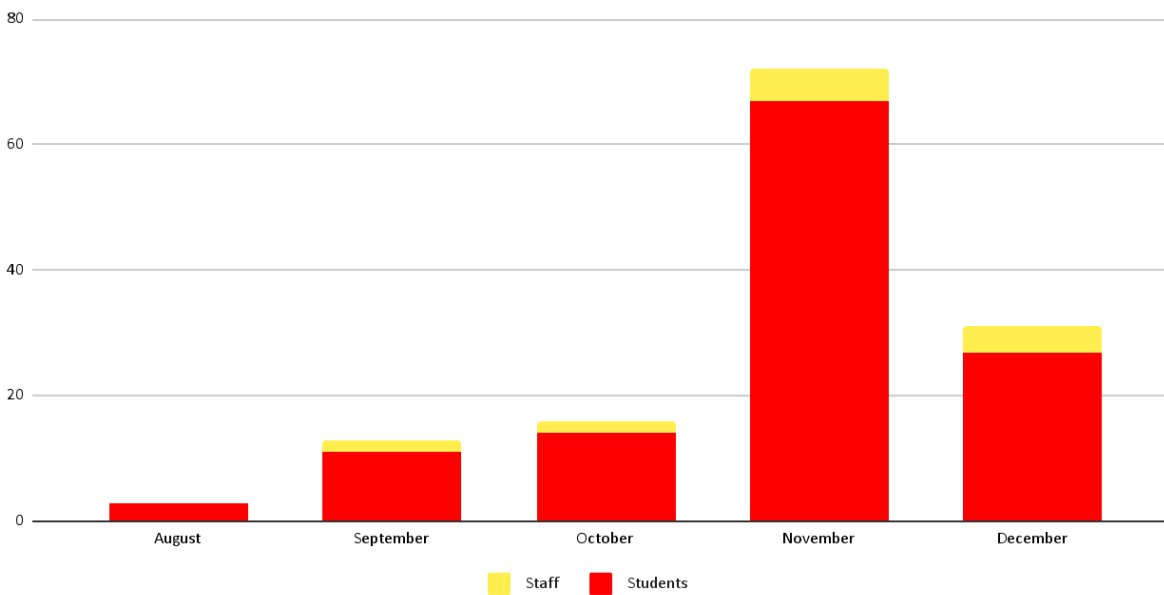

District-Wide Daily Active Covid Cases

Positive Cases by Month

Updated December 9, 2021 7:30 am