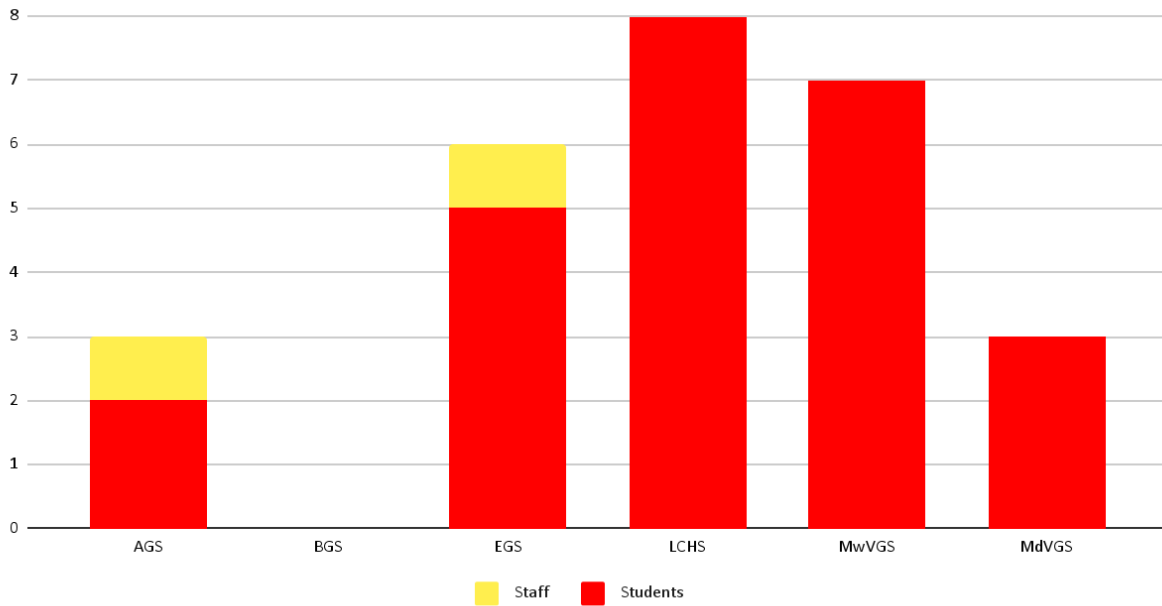

District-Wide Daily Active Covid Cases

Positive Cases by Month

Updated December 10, 2021 9:30 am