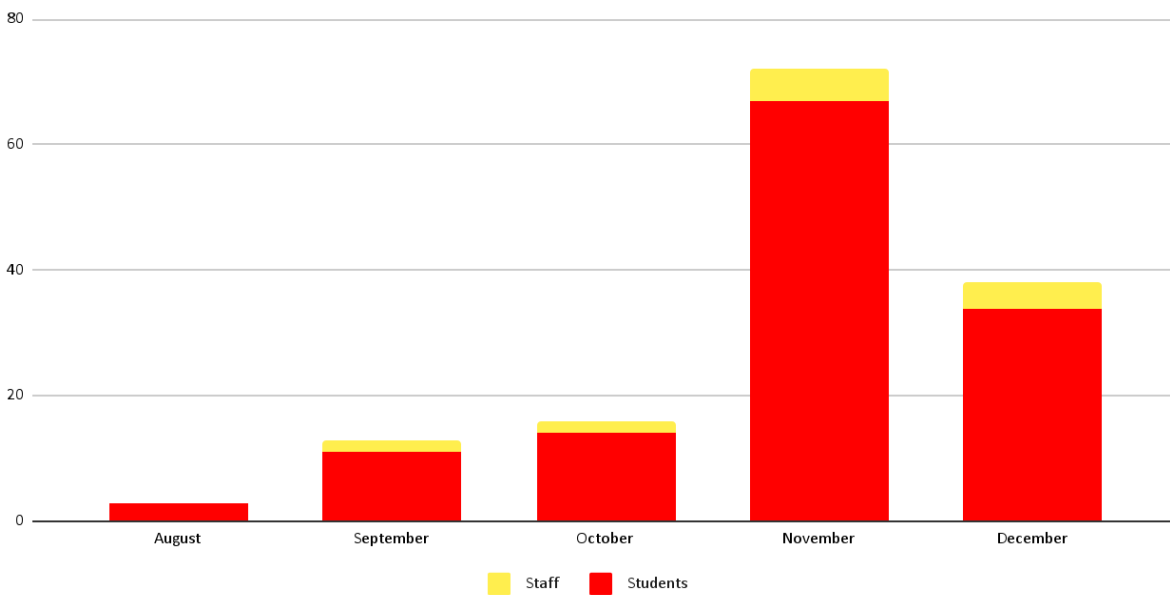

District-Wide Daily Active Covid Cases

Positive Cases by Month

Updated December 10, 2021 9:30 am