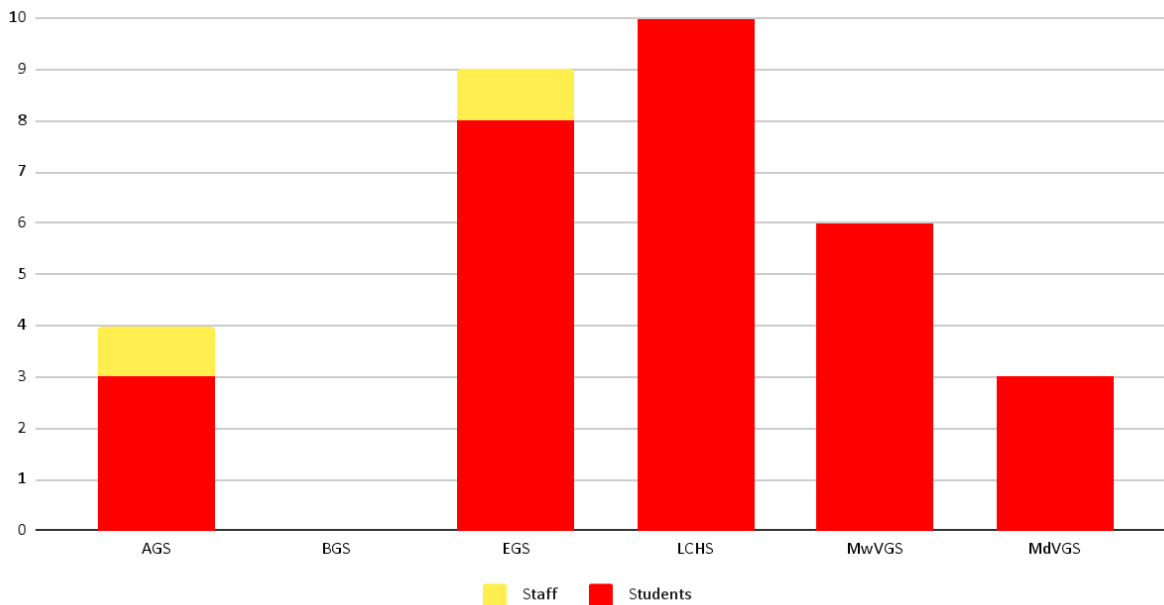

District-Wide Daily Active Covid Cases

Positive Cases by Month

Updated December 13, 2021 7:30 am