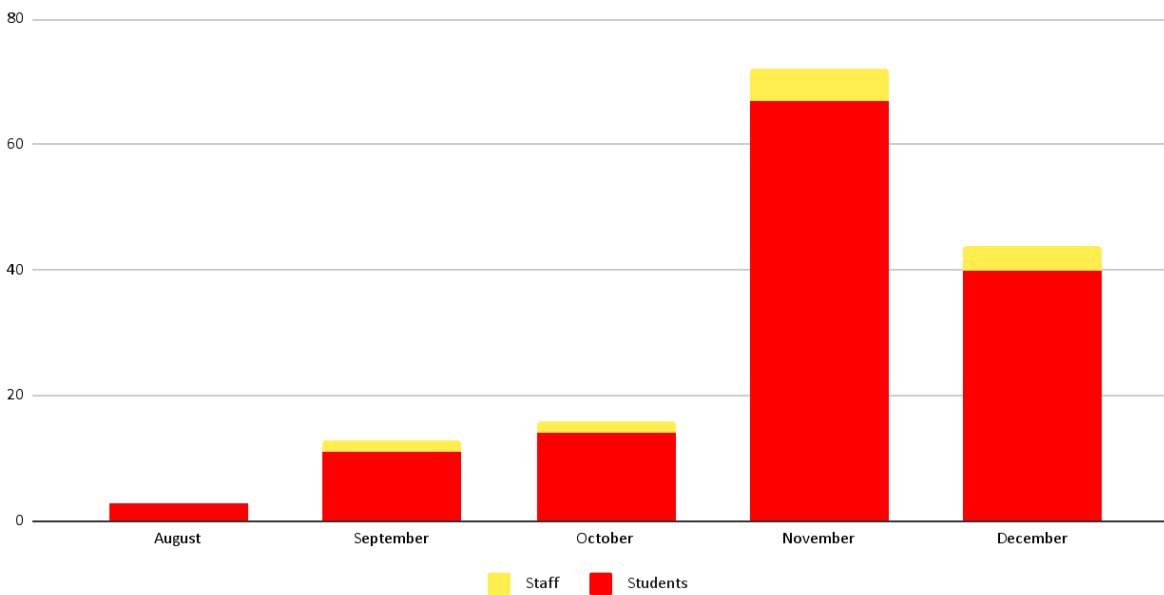

District-Wide Daily Active Covid Cases

Positive Cases by Month

Updated December 13, 2021 7:30 am