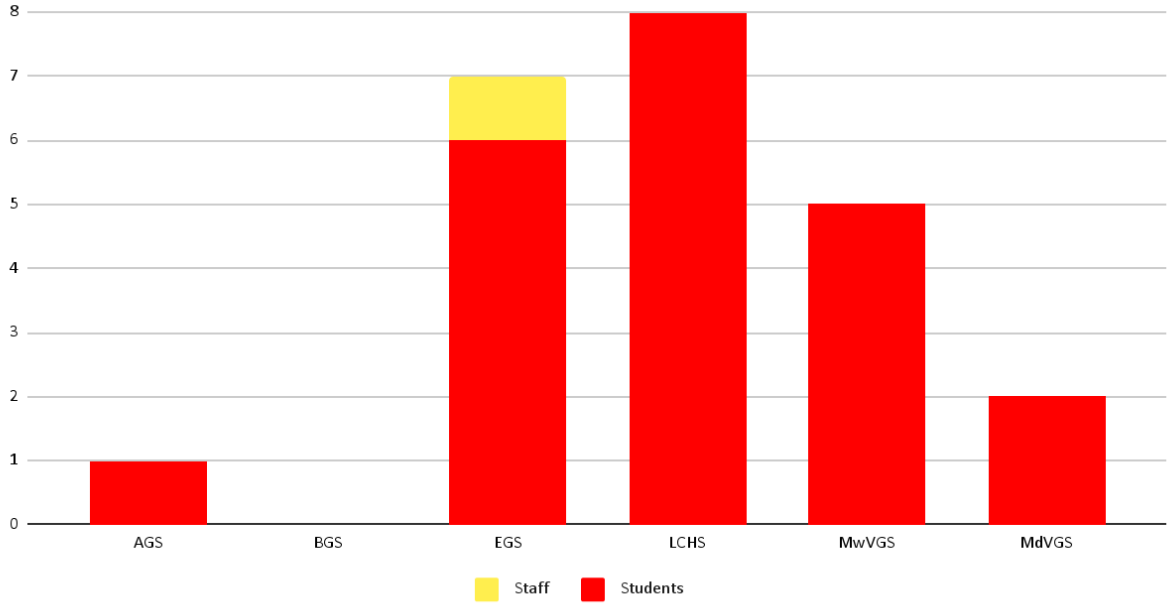

### District-Wide Daily Active Covid Cases

### Positive Cases by Month

Updated December 14, 2021 7:30 am