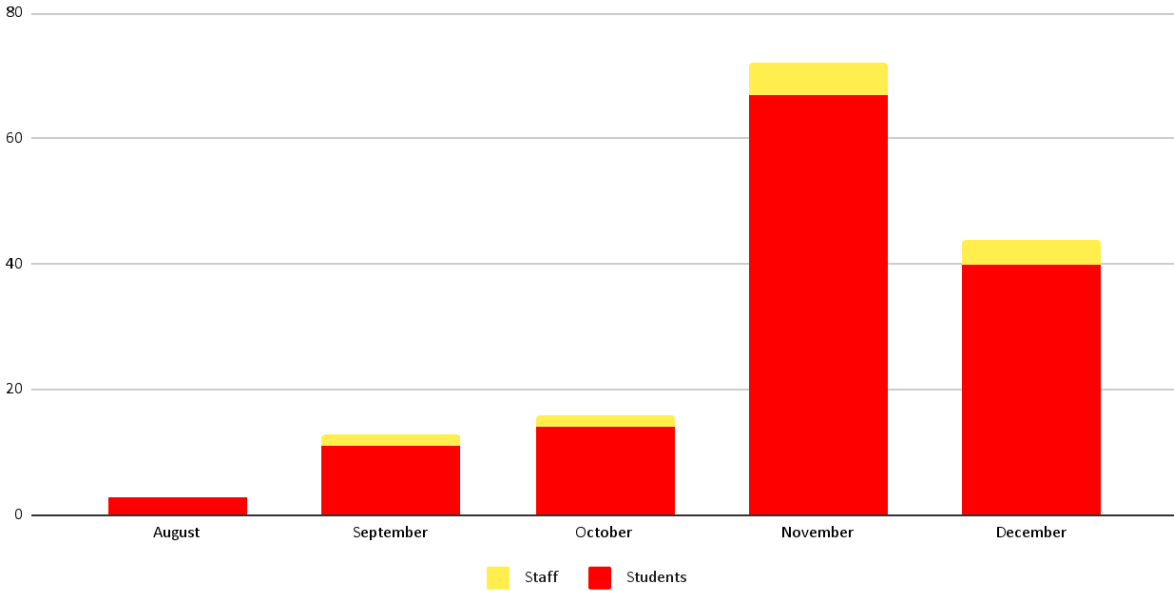

### District-Wide Daily Active Covid Cases

### Positive Cases by Month

Updated December 14, 2021 7:30 am