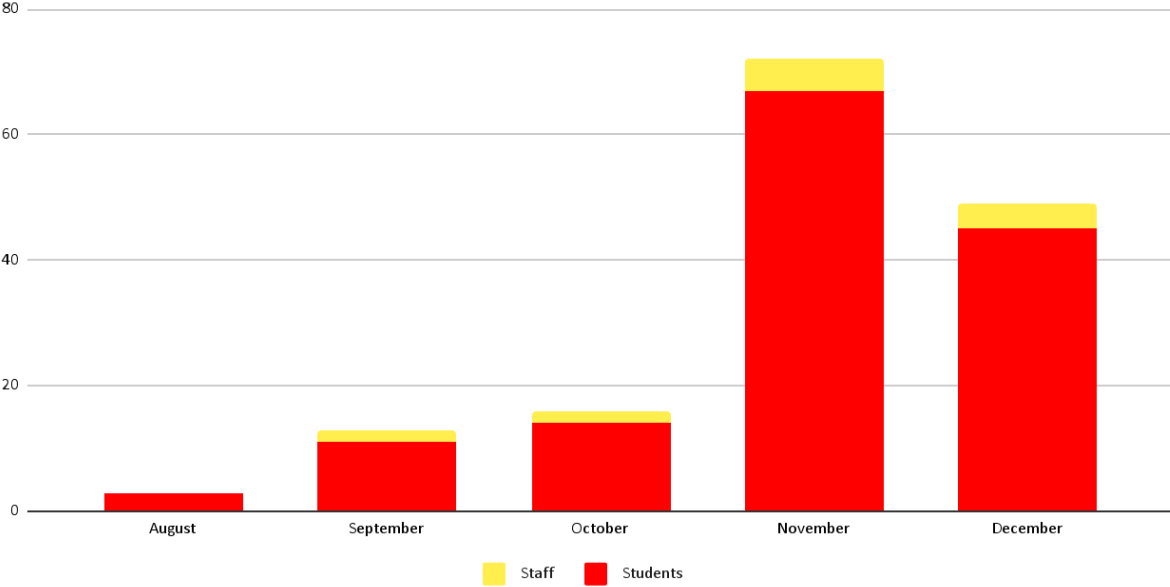

District-Wide Daily Active Covid Cases

Positive Cases by Month

Updated December 15, 2021 7:30 am