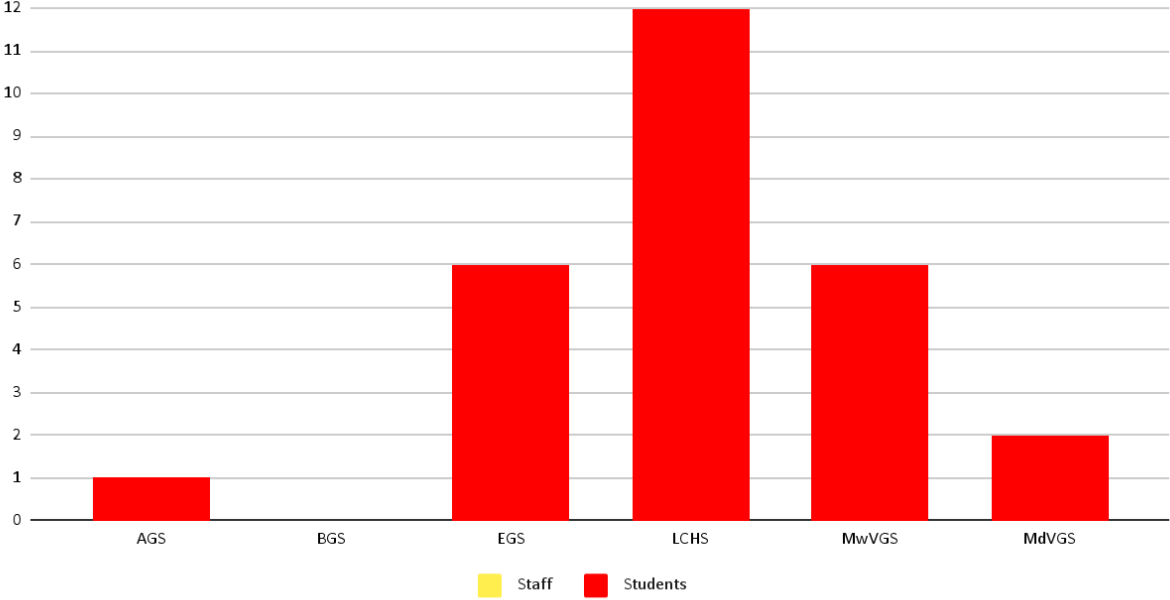

District-Wide Daily Active Covid Cases

Positive Cases by Month

Updated December 15, 2021 7:30 am