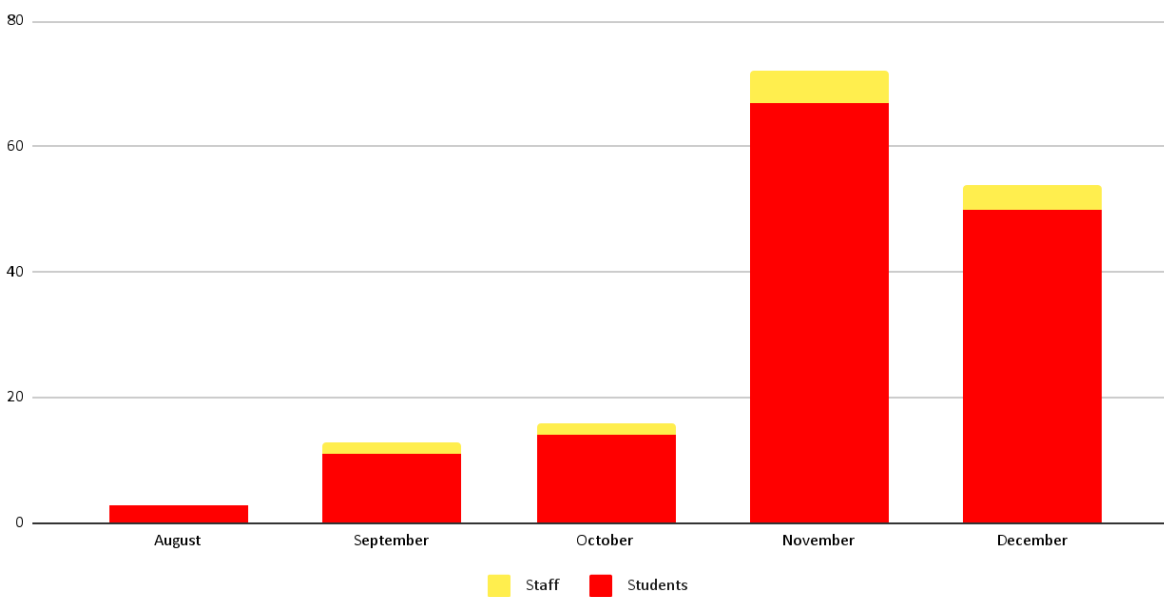

District-Wide Daily Active Covid Cases

Positive Cases by Month

Updated December 16, 2021 7:30 am