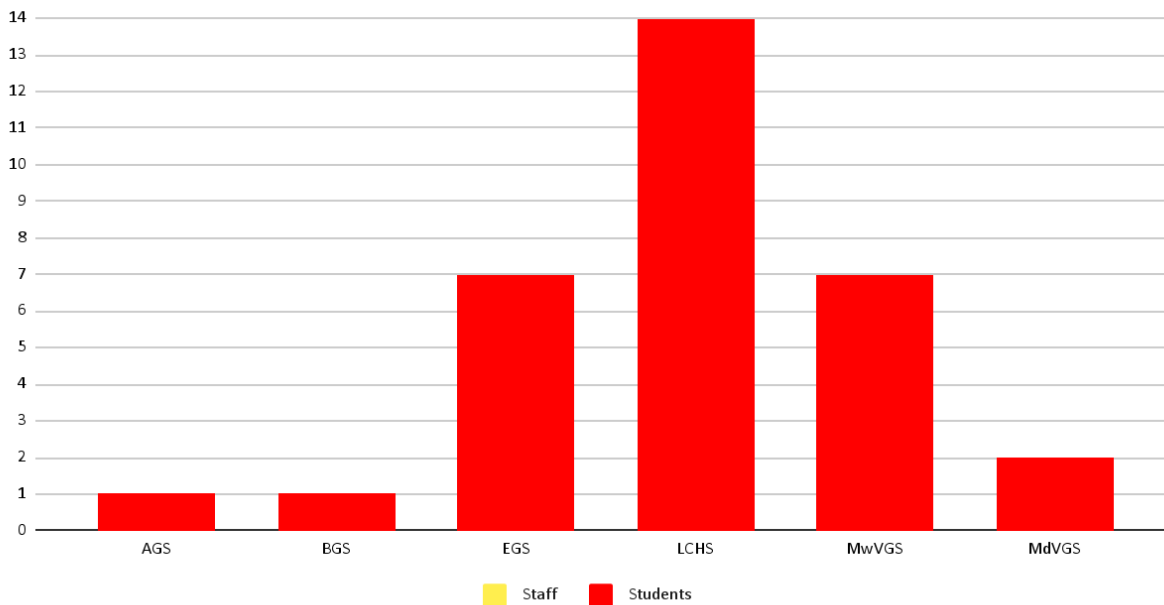

District-Wide Daily Active Covid Cases

Positive Cases by Month

Updated December 16, 2021 7:30 am