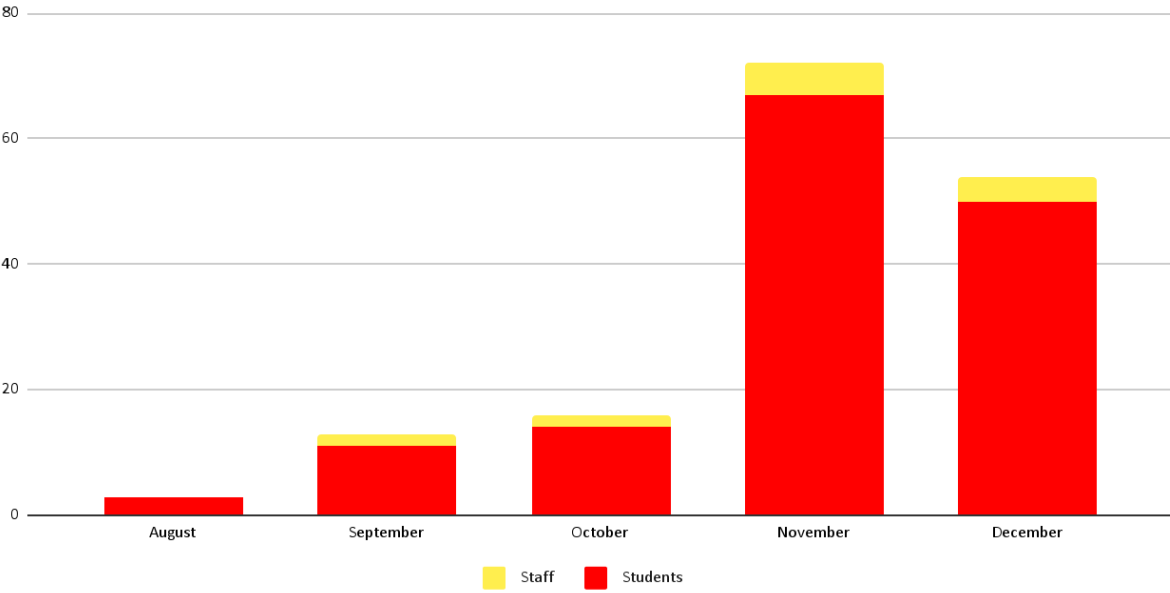

### District-Wide Daily Active Covid Cases

### Positive Cases by Month

Updated December 17, 2021 7:30 am