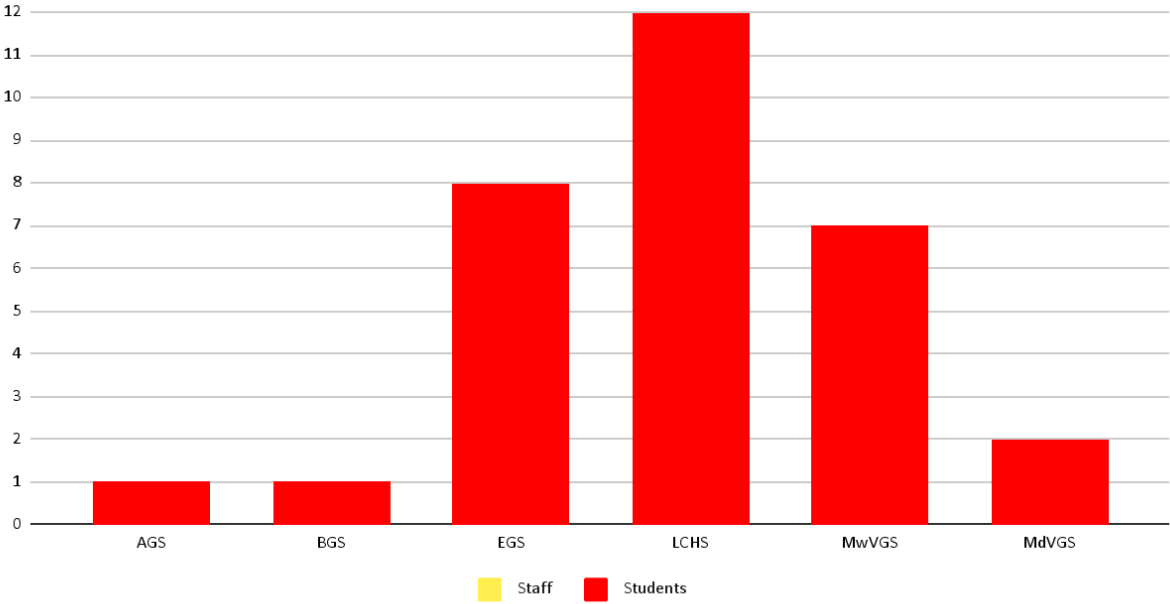

### District-Wide Daily Active Covid Cases

### Positive Cases by Month

Updated December 17, 2021 7:30 am