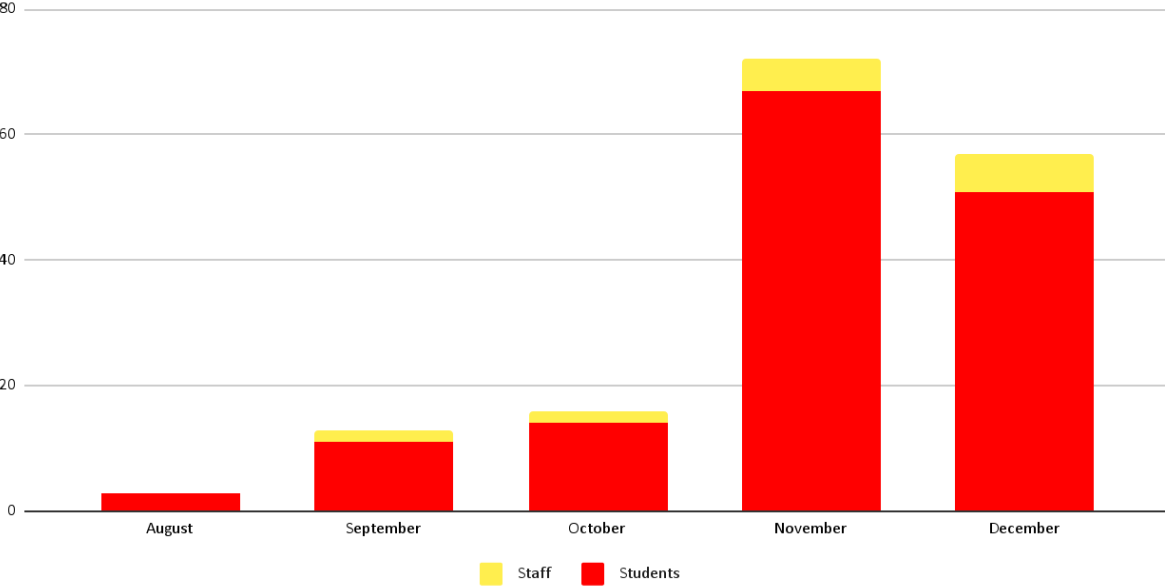

District-Wide Daily Active Covid Cases

Positive Cases by Month

Updated December 21, 2021 7:30 am