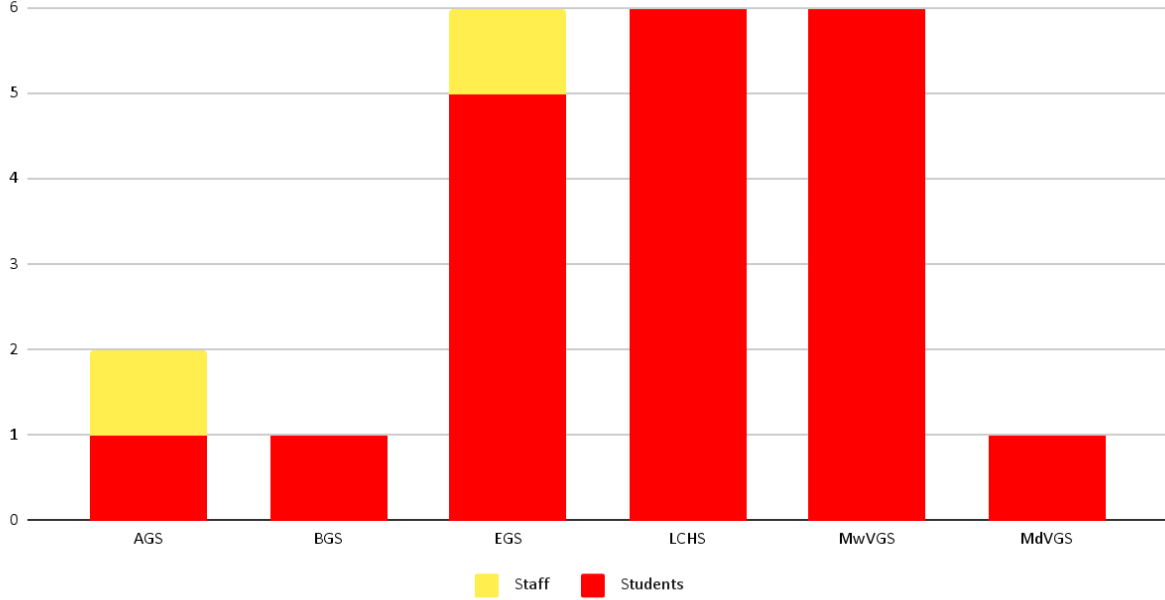

District-Wide Daily Active Covid Cases

Positive Cases by Month

Updated December 21, 2021 7:30 am