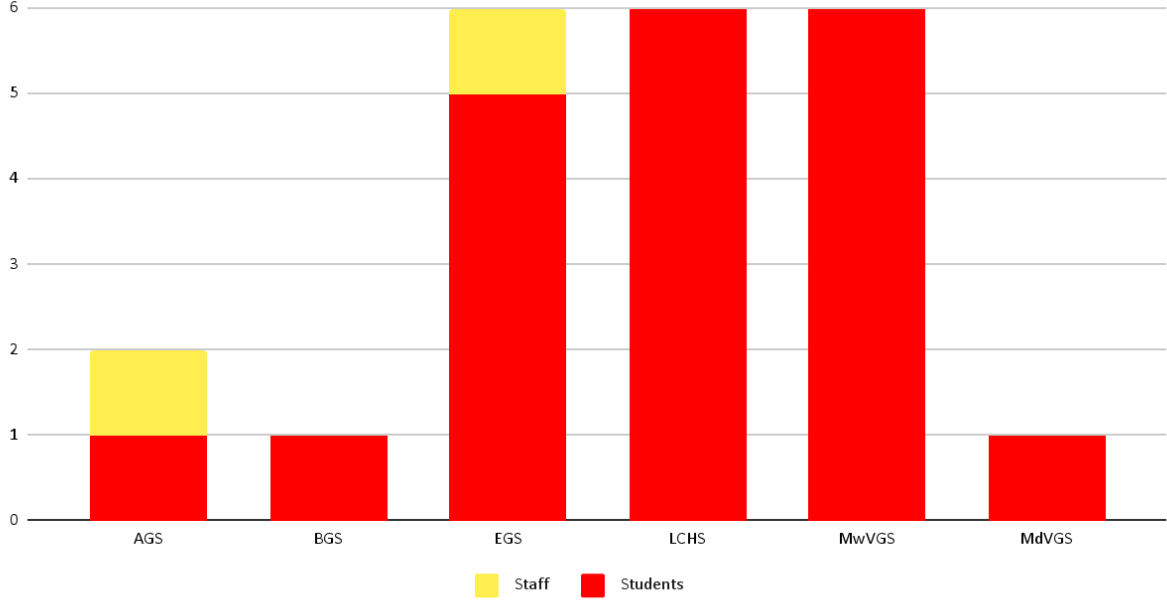

District-Wide Daily Active Covid Cases

Positive Cases by Month

Updated December 21, 2021 2:30 pm