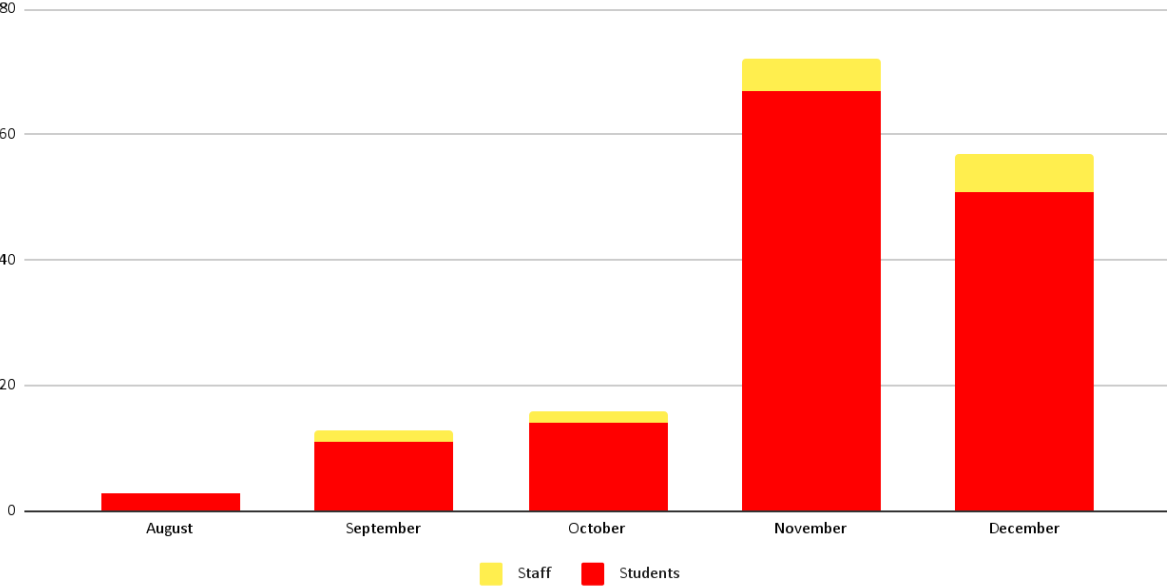

District-Wide Daily Active Covid Cases

Positive Cases by Month

Updated December 21, 2021 2:30 pm