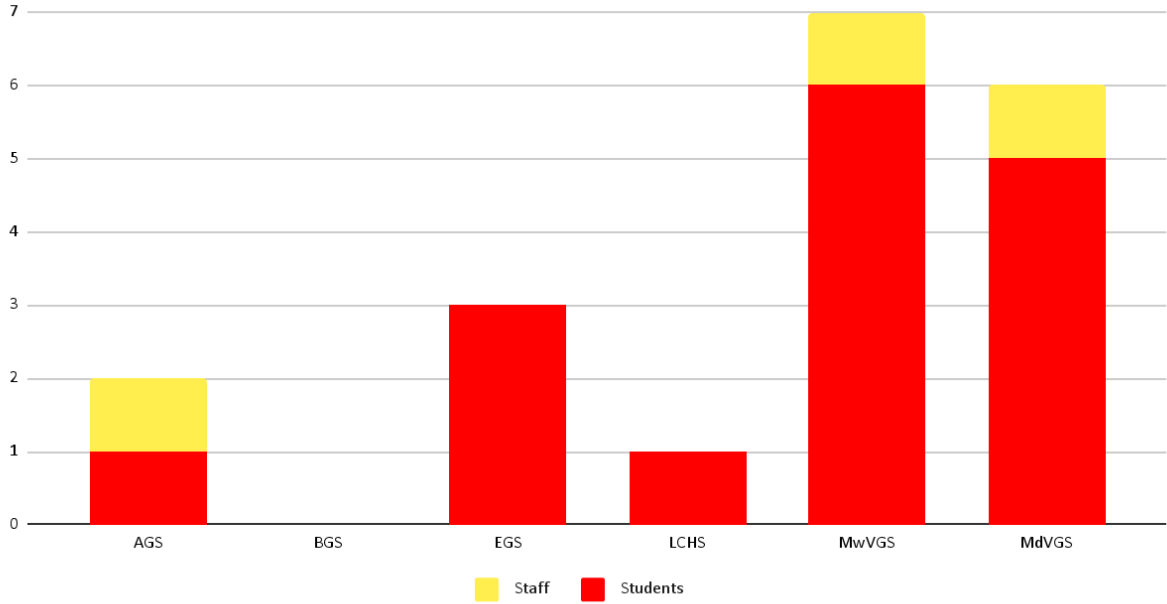

### District-Wide Daily Active Covid Cases

### Positive Cases by Month

Updated December 6, 2021 12:30 pm