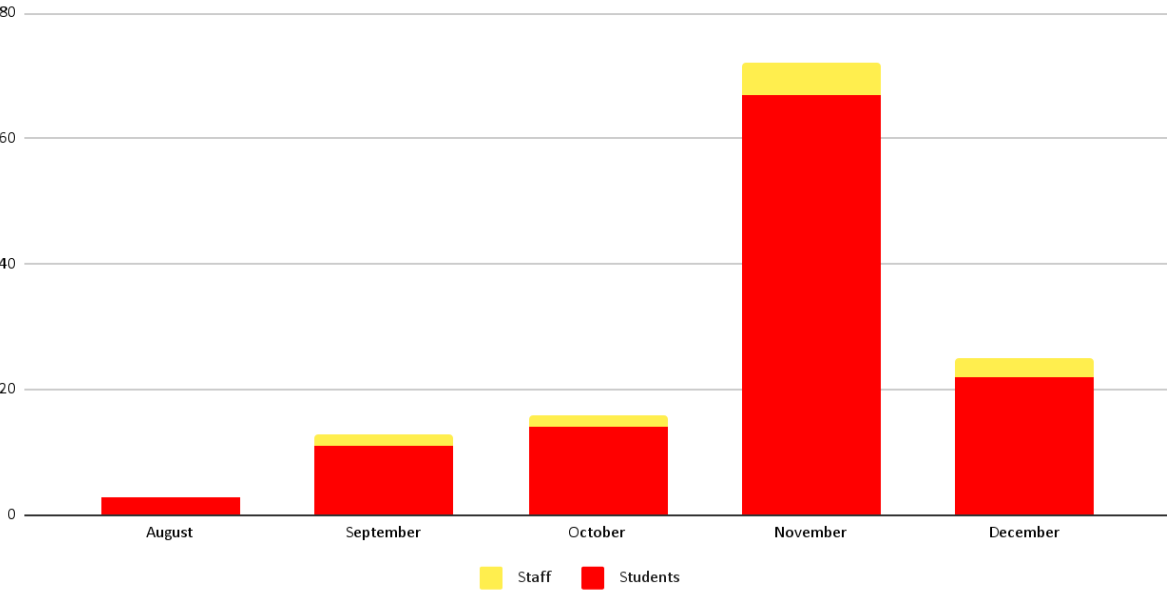

### District-Wide Daily Active Covid Cases

### Positive Cases by Month

Updated December 6, 2021 12:30 pm