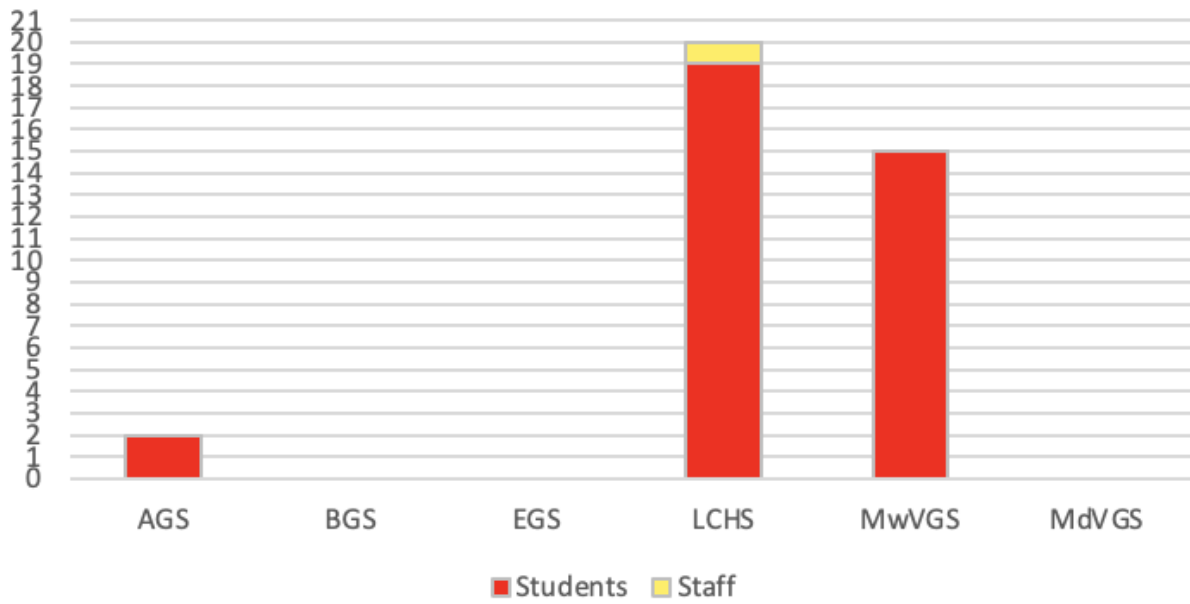

District-Wide Daily Active Covid Cases

Positive Cases by Month