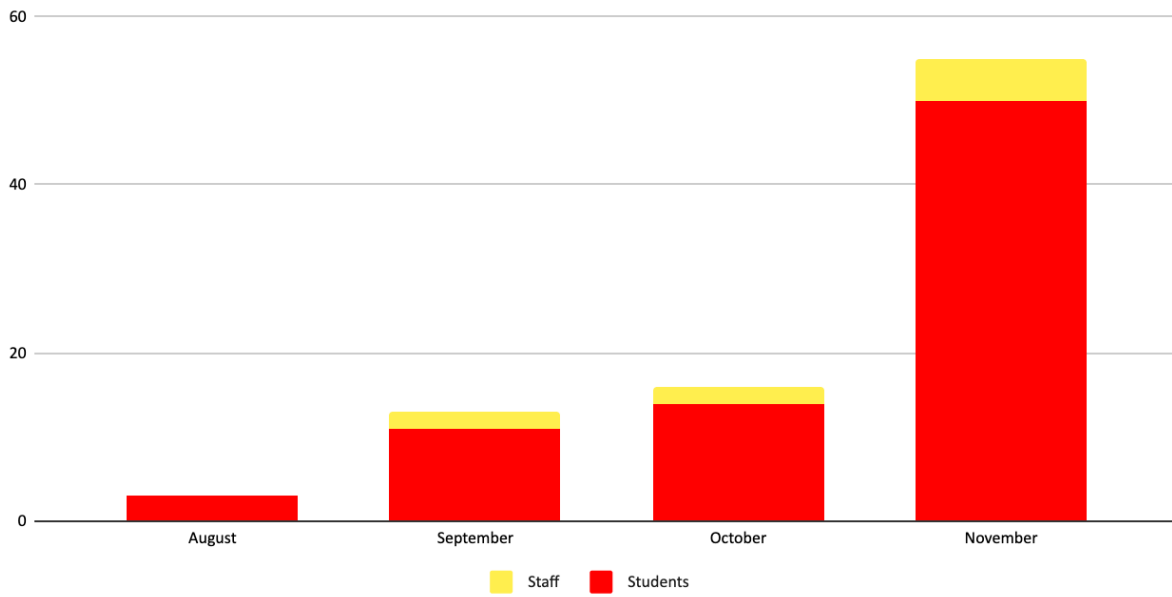

### District-Wide Daily Active Covid Cases

### Positive Cases by Month

Updated November 23, 2021 7:30 am