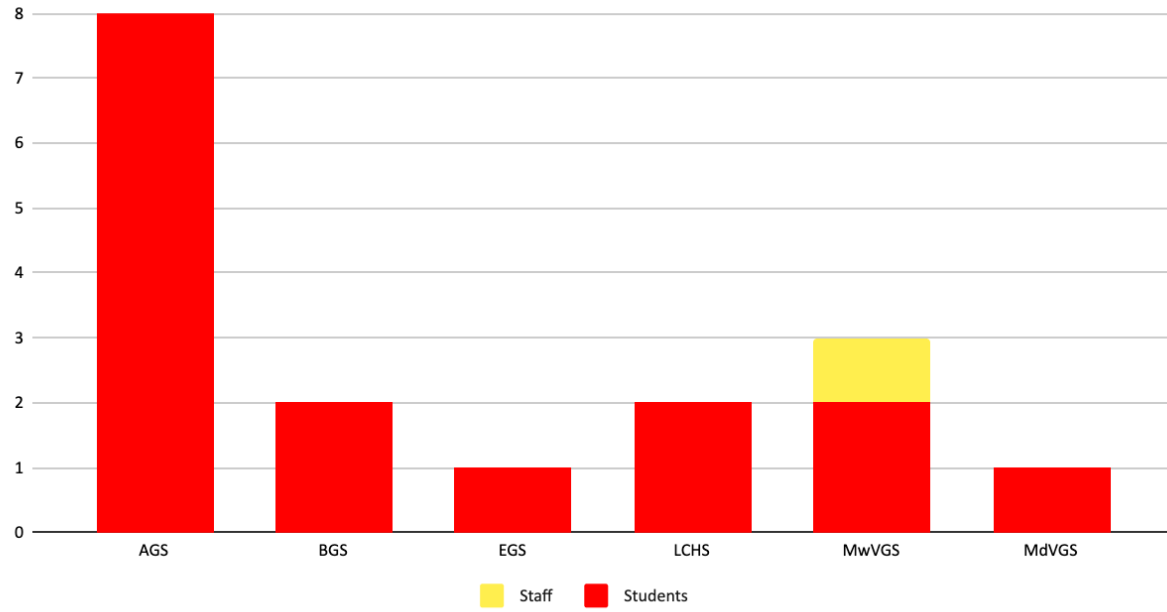

### District-Wide Daily Active Covid Cases

### Positive Cases by Month

Updated November 23, 2021 7:30 am