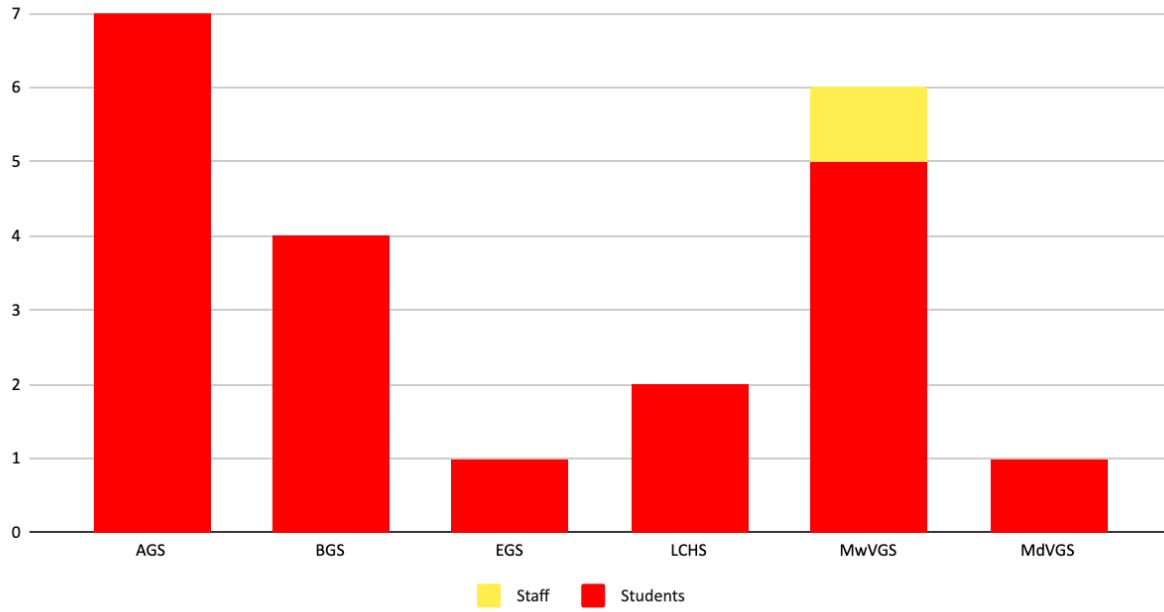

District-Wide Daily Active Covid Cases

Positive Cases by Month

Updated November 24, 2021 7:30 am