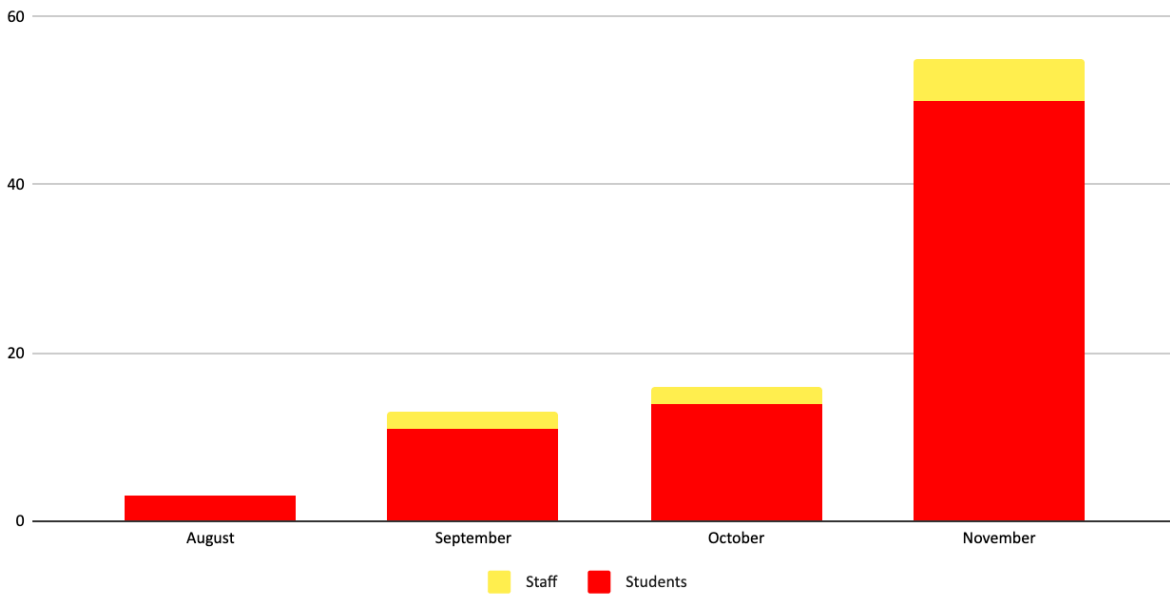

District-Wide Daily Active Covid Cases

Positive Cases by Month

Updated November 24, 2021 7:30 am