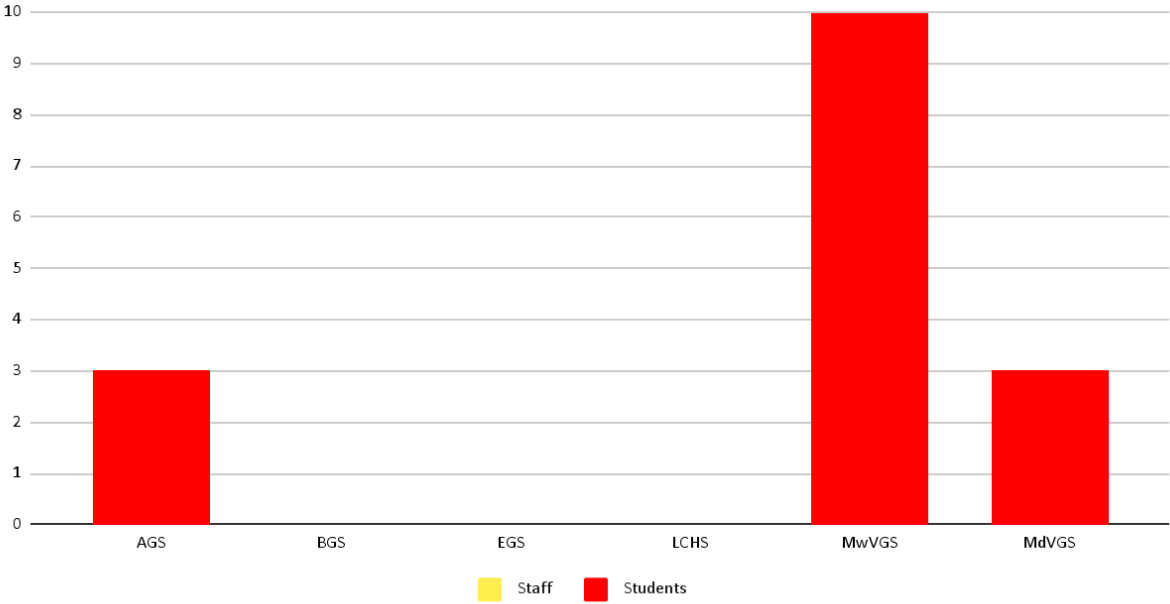

### District-Wide Daily Active Covid Cases

### Positive Cases by Month

Updated November 30, 2021 7:30 am