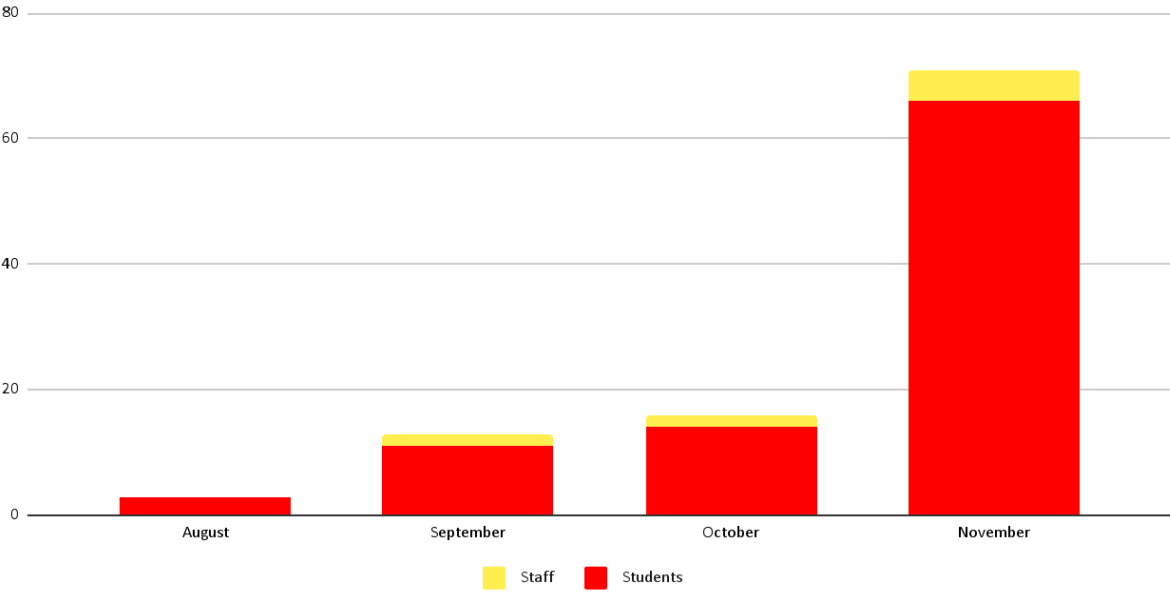

### District-Wide Daily Active Covid Cases

### Positive Cases by Month

Updated November 30, 2021 7:30 am