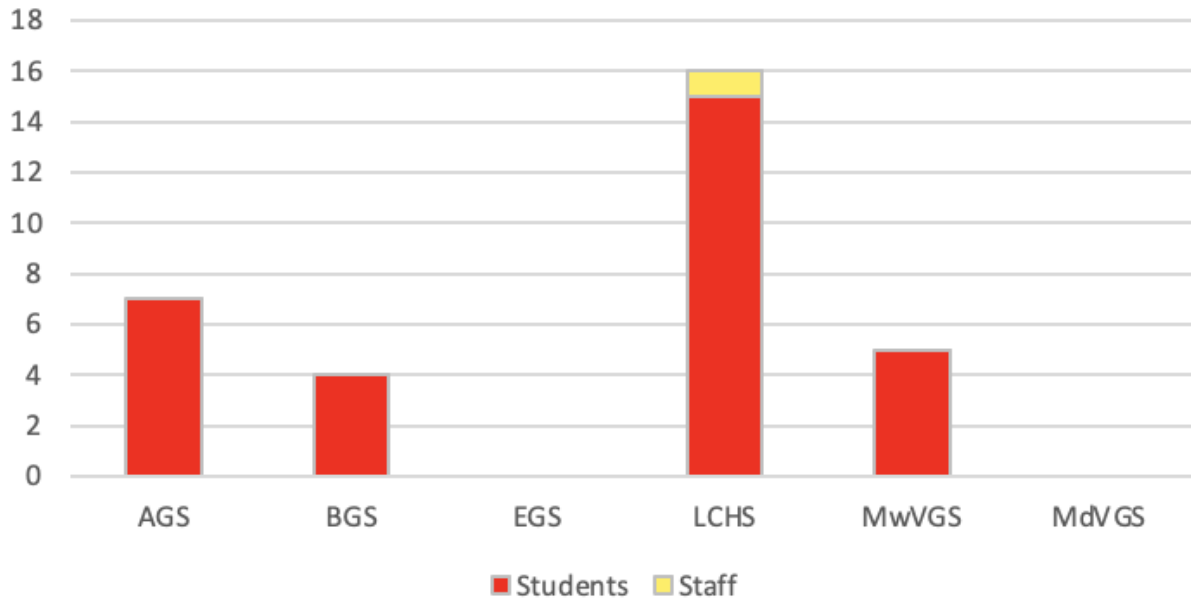

District-Wide Daily Active Covid Cases

Positive Cases by Month

Updated November 17, 2021 3:30 pm