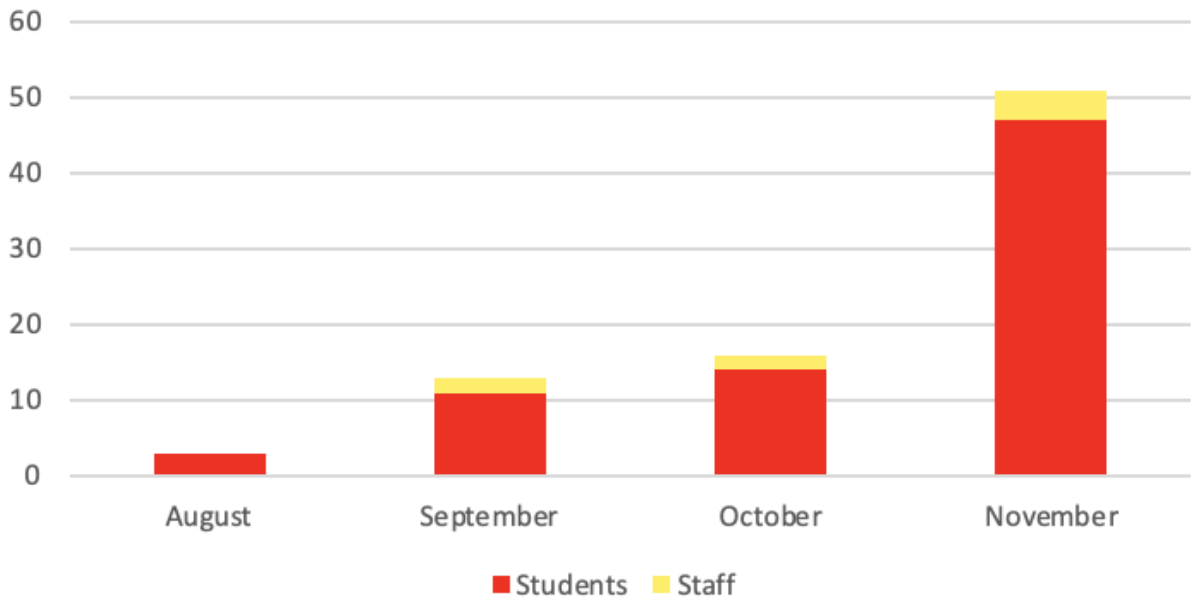

District-Wide Daily Active Covid Cases

Positive Cases by Month

Updated November 17, 2021 3:30 pm