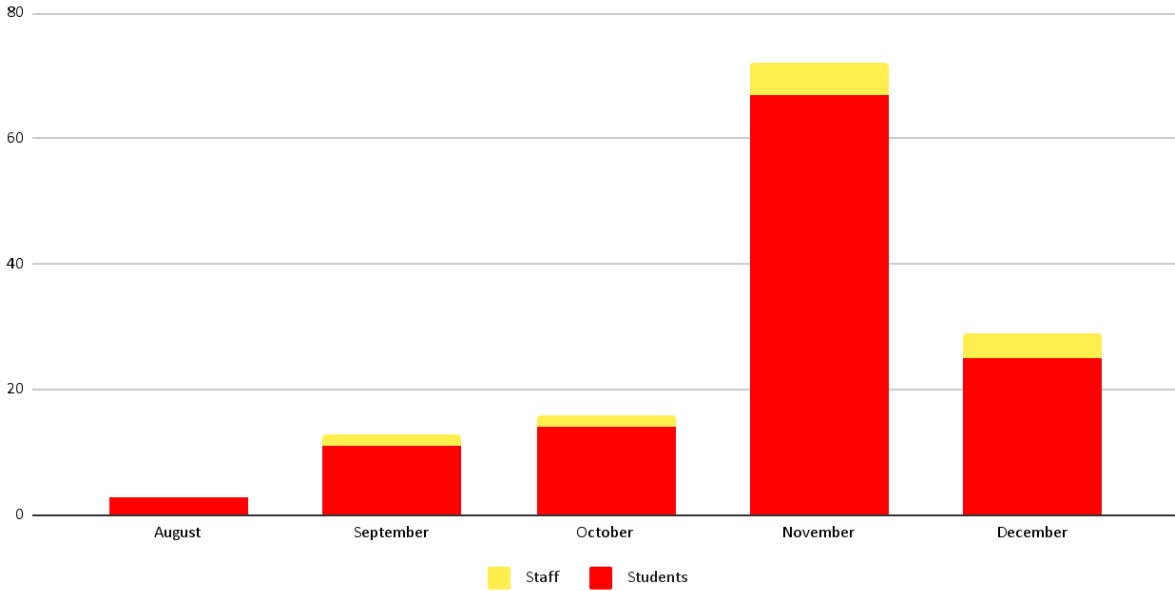

District-Wide Daily Active Covid Cases

Positive Cases by Month

Updated December 8, 2021 8:00 am