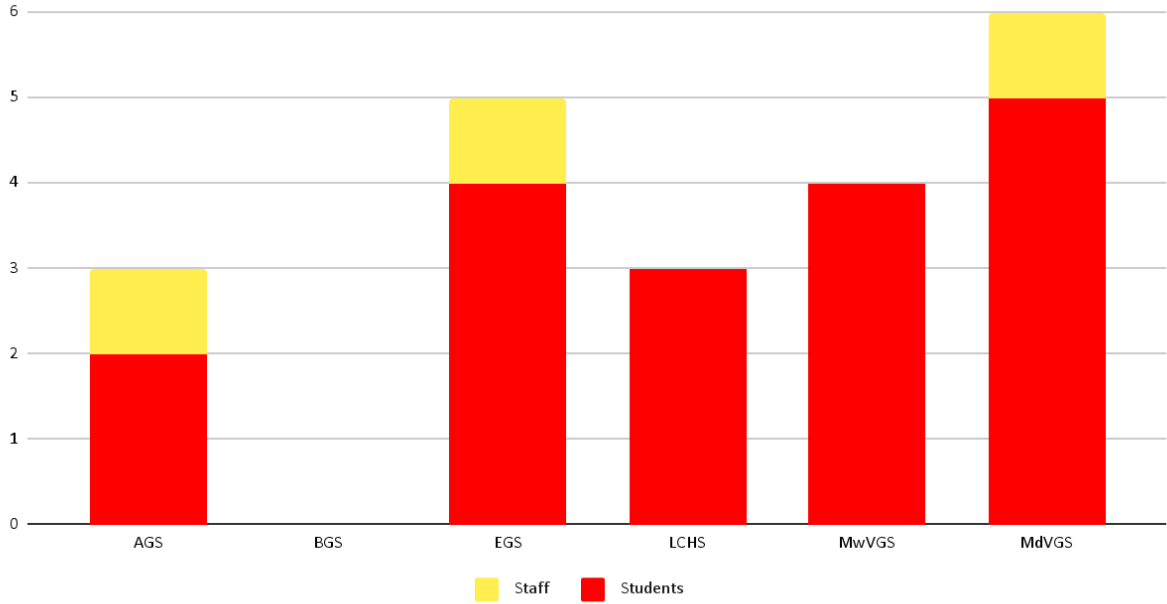

District-Wide Daily Active Covid Cases

Positive Cases by Month

Updated December 8, 2021 8:00 am