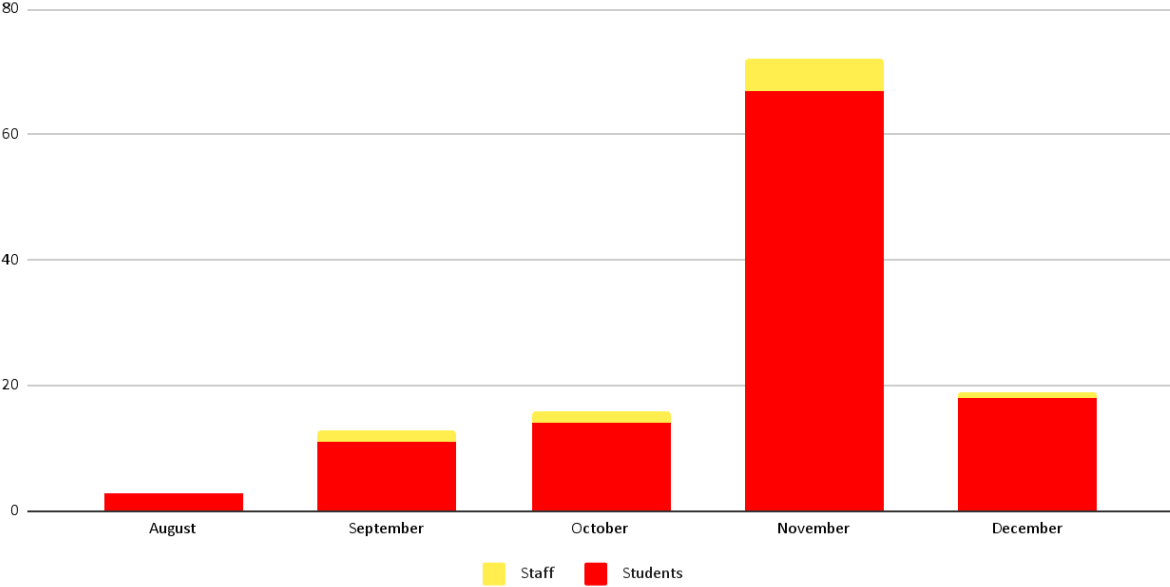

District-Wide Daily Active Covid Cases

Positive Cases by Month

Updated December 2, 2021 7:30 am