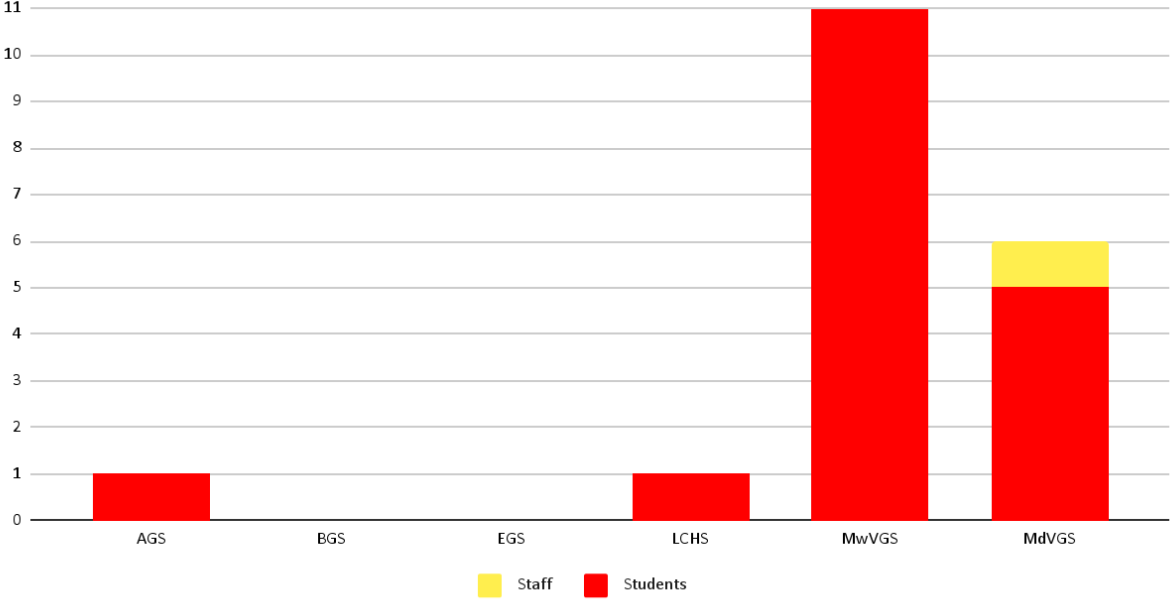

District-Wide Daily Active Covid Cases

Positive Cases by Month

Updated December 2, 2021 7:30 am